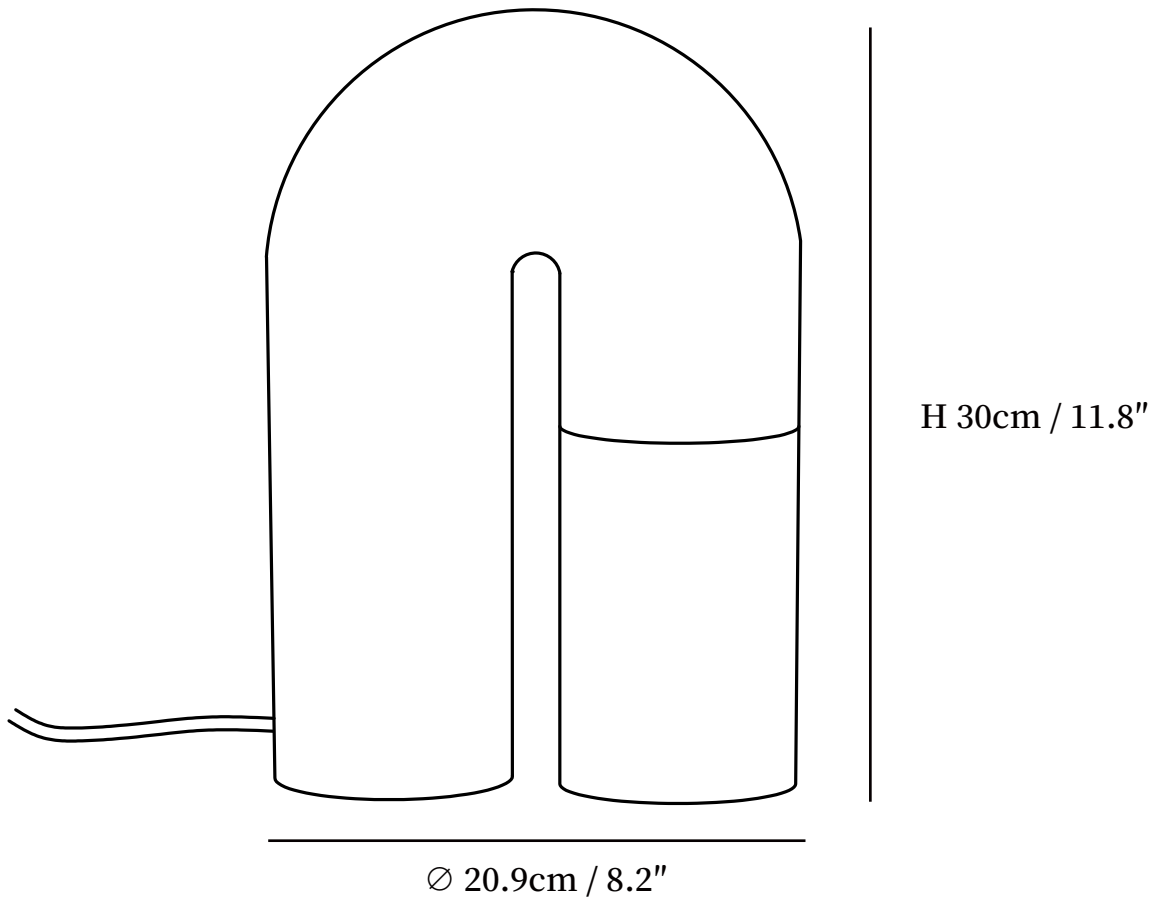

SPECIFICATION SHEET

SPECIFICATION DETAILS

*For custom options, consult factory for details

Fixture Dimensions	D 7" x H 10.2"
Light source	Integrated LED
Wattage	~5 W
Voltage	AC 110-240V
Color Temperature	3000K
CRI(Ra)	80CRI
Mounting	Table
Driver Required	Yes
Optional Color Temps	Warm Light (3000K), Neutral Light (4500K), Cool Light (6000K)
LED Rated Life	30000 hours
Dimming	Dimming is not supported
Finishes	Wood color, Walnut color, Black
Shade Details	White
Material	Wood, Acrylic
Wire Length	59"
Wire Type	Wire with switch plug

SPECIFICATION SHEET

SPECIFICATION DETAILS

*For custom options, consult factory for details

Fixture Dimensions	D 8.2" x H 11.8"
Light source	Integrated LED
Wattage	~5 W
Voltage	AC 110-240V
Color Temperature	3000K
CRI(Ra)	80CRI
Mounting	Table
Driver Required	Yes
Optional Color Temps	Warm Light (3000K), Neutral Light (4500K), Cool Light (6000K)
LED Rated Life	30000 hours
Dimming	Dimming is not supported
Finishes	Wood color, Walnut color, Black
Shade Details	White
Material	Wood, Acrylic
Wire Length	59"
Wire Type	Wire with switch plug