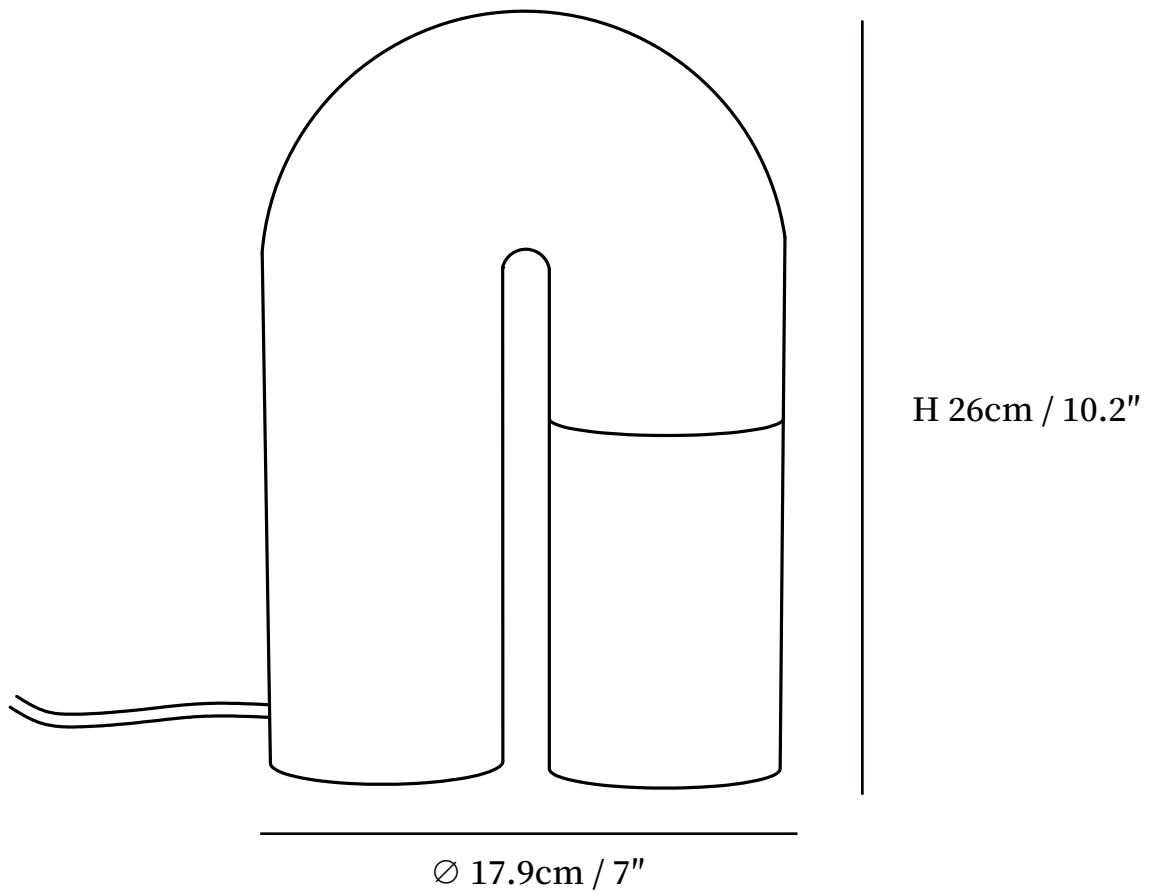

SPECIFICATION SHEET

SPECIFICATION DETAILS

*For custom options, consult factory for details

Fixture Dimensions	D 7" x H 10.2"
Light source	Integrated LED
Wattage	~5 W
Voltage	AC 110-240V
Color Temperature	3000K
CRI(Ra)	80CRI
Mounting	Table
Driver Required	Yes
Optional Color Temps	Warm Light (3000K), Neutral Light (4500K), Cool Light (6000K)
LED Rated Life	30000 hours
Dimming	Dimming is not supported
Finishes	Wood color, Walnut color, Black
Shade Details	White
Material	Wood, Acrylic
Wire Length	59"
Wire Type	Wire with switch plug

SPECIFICATION SHEET

SPECIFICATION DETAILS

*For custom options, consult factory for details

Fixture Dimensions	D 8.2" x H 11.8"
Light source	Integrated LED
Wattage	~5 W
Voltage	AC 110-240V
Color Temperature	3000K
CRI(Ra)	80CRI
Mounting	Table
Driver Required	Yes
Optional Color Temps	Warm Light (3000K), Neutral Light (4500K), Cool Light (6000K)
LED Rated Life	30000 hours
Dimming	Dimming is not supported
Finishes	Wood color, Walnut color, Black
Shade Details	White
Material	Wood, Acrylic
Wire Length	59"
Wire Type	Wire with switch plug