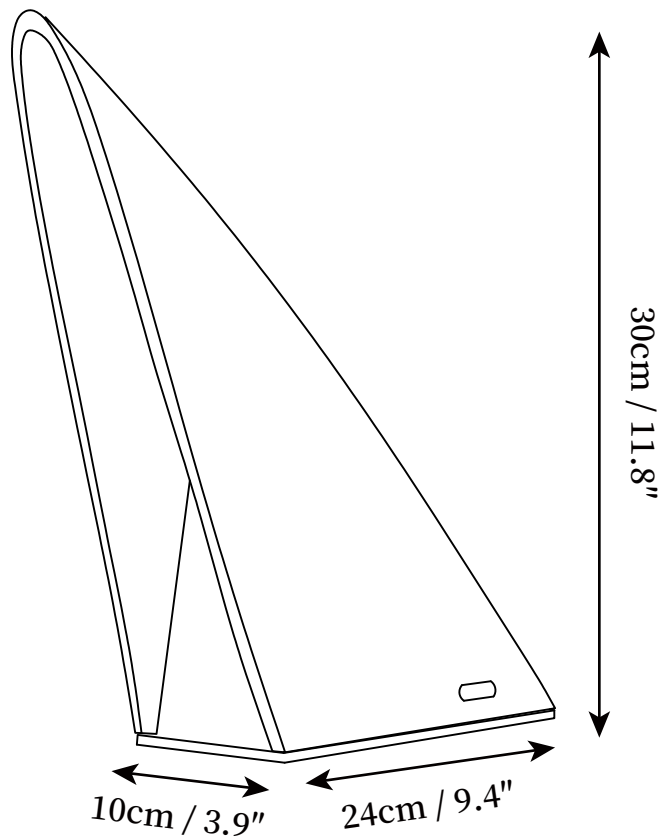

SPECIFICATION SHEET

SPECIFICATION DETAILS

*For custom options, consult factory for details

Fixture Dimensions	L 9.4" x W 3.9" x H 11.8"
Light source	Integrated LED
Wattage	~10W
Voltage	AC 110-240V
Dimming	Stepless dimming
CRI(Ra)	90+CRI
Control method	Touch control
LED Rated Life	30000 hours
Color Temperature	Warm Light (3000K), Neutral Light (4000K), Cool Light (6000K)
Finishes	Wood color, Walnut color
Shade Details	White
Material	Wood, Acrylic
Cord	USB charging cable provided, charger not included.