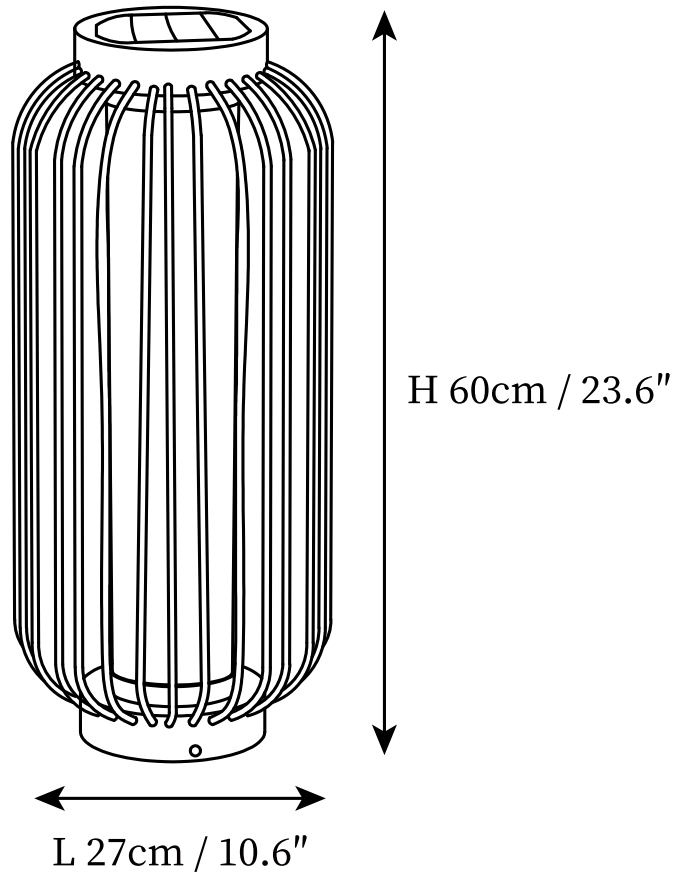

SPECIFICATION DETAILS

*For custom options, consult factory for details

Fixture Dimensions	D 10.6" x H 15.7"
Light source	Integrated LED
Wattage	10 W
Voltage	AC 110-240V
Color Temperature	3000K
CRI(Ra)	80CRI
Mounting	Floor
Driver Required	Yes
Optional Color Temps	Warm Light (3000K), Neutral Light (4000K), Cool Light (6000K)
LED Rated Life	Based on bulb life (we do not supply bulbs)
Dimming	30000 hours
Finishes	Dark Brown.
Shade Details	Yellow.
Material	Metal, Alabaster.
Wire Length	NO
Wire Type	NO

SPECIFICATION DETAILS

*For custom options, consult factory for details

Fixture Dimensions	D 10.6" x H 19.7"
Light source	Integrated LED
Wattage	20 W
Voltage	AC 110-240V
Color Temperature	3000K
CRI(Ra)	80CRI
Mounting	Floor
Driver Required	Yes
Optional Color Temps	Warm Light (3000K), Neutral Light (4000K), Cool Light (6000K)
LED Rated Life	Based on bulb life (we do not supply bulbs)
Dimming	30000 hours
Finishes	Dark Brown.
Shade Details	Yellow.
Material	Metal, Alabaster.
Wire Length	NO
Wire Type	NO

SPECIFICATION DETAILS

*For custom options, consult factory for details

Fixture Dimensions	D 10.6" x H 23.6"
Light source	Integrated LED
Wattage	30 W
Voltage	AC 110-240V
Color Temperature	3000K
CRI(Ra)	80CRI
Mounting	Floor
Driver Required	Yes
Optional Color Temps	Warm Light (3000K), Neutral Light (4000K), Cool Light (6000K)
LED Rated Life	Based on bulb life (we do not supply bulbs)
Dimming	30000 hours
Finishes	Dark Brown.
Shade Details	Yellow.
Material	Metal, Alabaster.
Wire Length	NO
Wire Type	NO