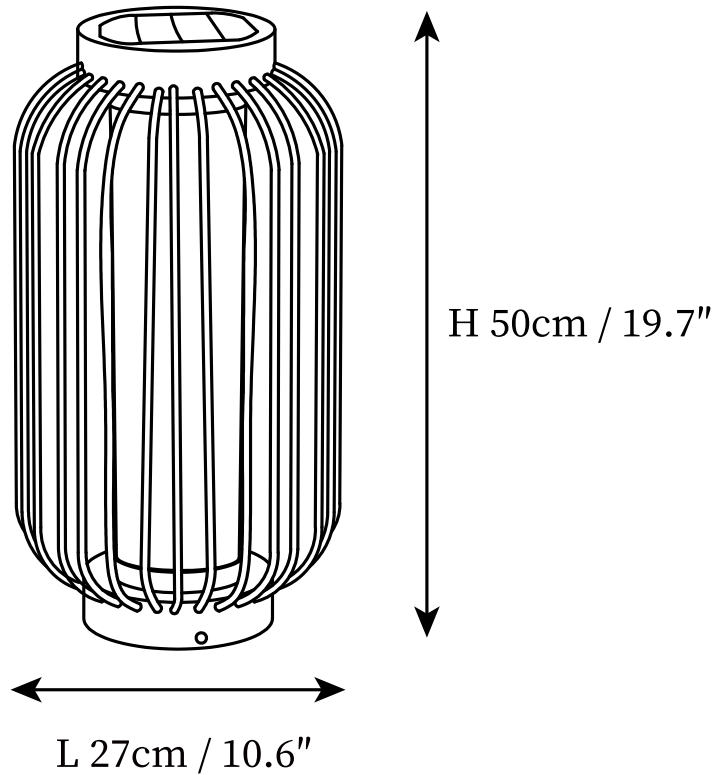

SPECIFICATION DETAILS

*For custom options, consult factory for details

Fixture Dimensions	D 10.6" x H 15.7"
Light source	Integrated LED
Wattage	10 W
Voltage	AC 110-240V
Color Temperature	3000K
CRI(Ra)	80CRI
Mounting	Floor
Driver Required	Yes
Optional Color Temps	Warm Light (3000K), Neutral Light (4000K), Cool Light (6000K)
LED Rated Life	Based on bulb life (we do not supply bulbs)
Dimming	30000 hours
Finishes	Dark Brown.
Shade Details	Yellow.
Material	Metal, Alabaster.
Wire Length	NO
Wire Type	NO

SPECIFICATION DETAILS

*For custom options, consult factory for details

Fixture Dimensions	D 10.6" x H 19.7"
Light source	Integrated LED
Wattage	20 W
Voltage	AC 110-240V
Color Temperature	3000K
CRI(Ra)	80CRI
Mounting	Floor
Driver Required	Yes
Optional Color Temps	Warm Light (3000K), Neutral Light (4000K), Cool Light (6000K)
LED Rated Life	Based on bulb life (we do not supply bulbs)
Dimming	30000 hours
Finishes	Dark Brown.
Shade Details	Yellow.
Material	Metal, Alabaster.
Wire Length	NO
Wire Type	NO

SPECIFICATION DETAILS

*For custom options, consult factory for details

Fixture Dimensions	D 10.6" x H 23.6"
Light source	Integrated LED
Wattage	30 W
Voltage	AC 110-240V
Color Temperature	3000K
CRI(Ra)	80CRI
Mounting	Floor
Driver Required	Yes
Optional Color Temps	Warm Light (3000K), Neutral Light (4000K), Cool Light (6000K)
LED Rated Life	Based on bulb life (we do not supply bulbs)
Dimming	30000 hours
Finishes	Dark Brown.
Shade Details	Yellow.
Material	Metal, Alabaster.
Wire Length	NO
Wire Type	NO