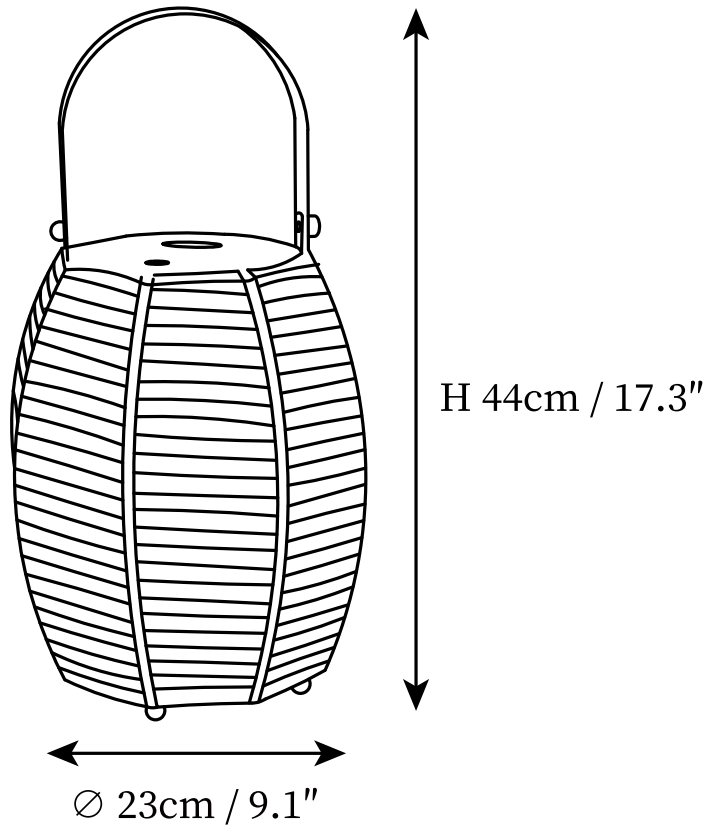

#### SPECIFICATION DETAILS

\*For custom options, consult factory for details

<b>Fixture Dimensions</b>	D 5.9" x H 11.4"
<b>Light source</b>	Integrated LED
<b>Wattage</b>	5 W
<b>Voltage</b>	AC 110-240V
<b>Color Temperature</b>	3000K
<b>CRI(Ra)</b>	80CRI
<b>Mounting</b>	Floor
<b>Driver Required</b>	Yes
<b>Optional Color Temps</b>	Warm Light (3000K), Neutral Light (4000K), Cool Light (6000K)
<b>LED Rated Life</b>	Based on bulb life (we do not supply bulbs)
<b>Dimming</b>	30000 hours
<b>Finishes</b>	White, Red, Yellow.
<b>Shade Details</b>	White.
<b>Material</b>	Metal, Rattan, Leather, Pc.
<b>Wire Length</b>	NO
<b>Wire Type</b>	NO

**SPECIFICATION DETAILS**

\*For custom options, consult factory for details

<b>Fixture Dimensions</b>	D 9.1" x H 17.3"
<b>Light source</b>	Integrated LED
<b>Wattage</b>	8 W
<b>Voltage</b>	AC 110-240V
<b>Color Temperature</b>	3000K
<b>CRI(Ra)</b>	80CRI
<b>Mounting</b>	Floor
<b>Driver Required</b>	Yes
<b>Optional Color Temps</b>	Warm Light (3000K), Neutral Light (4000K), Cool Light (6000K)
<b>LED Rated Life</b>	Based on bulb life (we do not supply bulbs)
<b>Dimming</b>	30000 hours
<b>Finishes</b>	White, Red, Yellow.
<b>Shade Details</b>	White.
<b>Material</b>	Metal, Rattan, Leather, Pc.
<b>Wire Length</b>	NO
<b>Wire Type</b>	NO