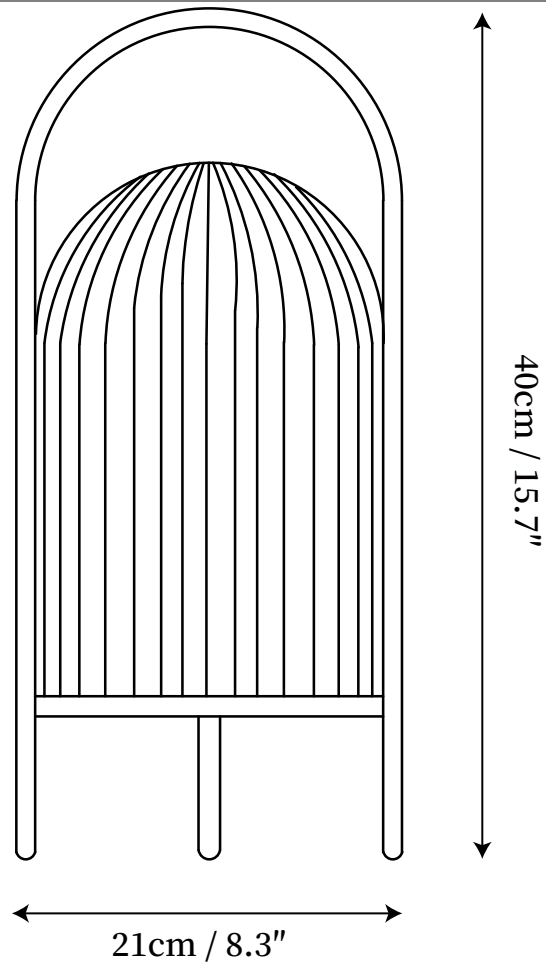

SPECIFICATION SHEET

SPECIFICATION DETAILS

*For custom options, consult factory for details

Fixture Dimensions	D 8.3" x H 15.7"
Light source	Integrated LED
Wattage	~5 W
Voltage	AC 110-240V
Color Temperature	3000K
CRI(Ra)	80CRI
Mounting	Table
Driver Required	Yes
Optional Color Temps	Warm Light (3000K), Neutral Light (4500K), Cool Light (6000K)
LED Rated Life	30000 hours
Dimming	Dimming is not supported
Finishes	Black
Shade Details	White
Material	Metal, Glass.
Wire Length	59"
Wire Type	Wire with switch plug