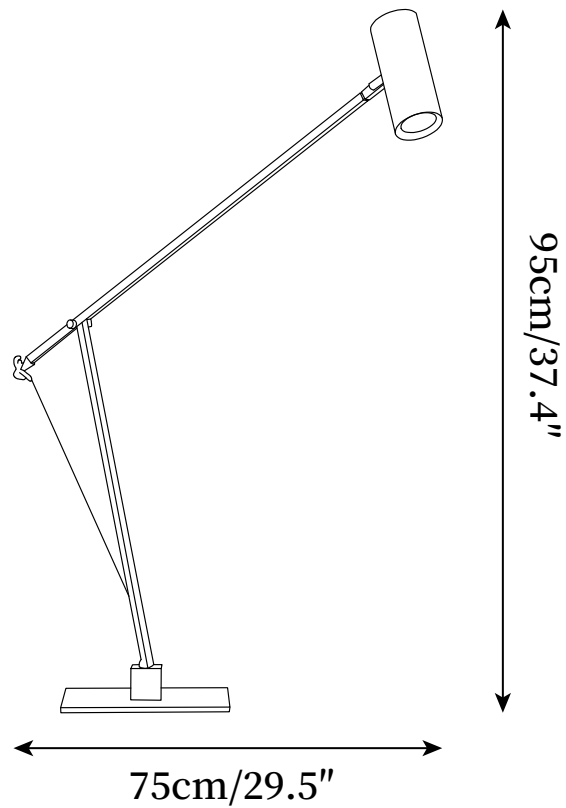

SPECIFICATION SHEET

SPECIFICATION DETAILS

*For custom options, consult factory for details

Fixture Dimensions	D 29.5" x H 37.4"
Light source	Integrated LED
Wattage	~ 5W incandescent bulb or LED equivalent.
Voltage	AC 110-240V
Dimming	Not supported
Control method	In line ON / OFF switch.
CRI(Ra)	90+CRI
LED Rated Life	30000 hours
Color Temperature	Warm Light (3000K), Neutral Light (4000K), Cool Light (6000K)
Finishes	Red & Yellow & Blue.
Shade Details	Clear.
Material	Metal, Iron, Aluminum.
Cord Length	Supplied with switched plug cord, length ~59" (150cm).