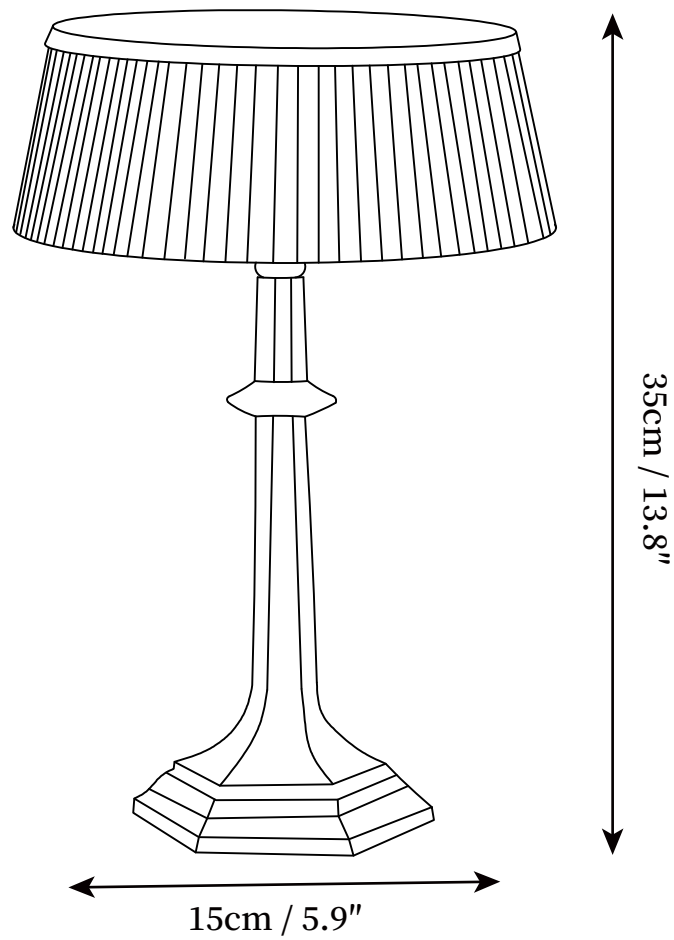

## SPECIFICATION DETAILS

\*For custom options, consult factory for details

<b>Fixture Dimensions</b>	D 5.9" x H 13.8"
<b>Light source</b>	G4
<b>Wattage</b>	3W
<b>Voltage</b>	AC 110-240V
<b>Color Temperature</b>	Based on the purchase of light bulbs
<b>CRI(Ra)</b>	80CRI
<b>Mounting</b>	Table
<b>Driver Required</b>	NO
<b>Optional Color Temps</b>	Buy bulbs as needed
<b>LED Rated Life</b>	Based on bulb life (we do not supply bulbs)
<b>Dimming</b>	Dimming is not supported
<b>Finishes</b>	Chrome, Clear.
<b>Shade Details</b>	White, Blue, Pink.
<b>Material</b>	Metal, Glass, Fabric.
<b>Wire Length</b>	59"
<b>Wire Type</b>	Wire with switch plug

## SPECIFICATION DETAILS

\*For custom options, consult factory for details

<b>Fixture Dimensions</b>	D 12.6" x H 17.7"
<b>Light source</b>	G4
<b>Wattage</b>	3W
<b>Voltage</b>	AC 110-240V
<b>Color Temperature</b>	Based on the purchase of light bulbs
<b>CRI(Ra)</b>	80CRI
<b>Mounting</b>	Table
<b>Driver Required</b>	NO
<b>Optional Color Temps</b>	Buy bulbs as needed
<b>LED Rated Life</b>	Based on bulb life (we do not supply bulbs)
<b>Dimming</b>	Dimming is not supported
<b>Finishes</b>	Chrome, Clear.
<b>Shade Details</b>	White, Blue, Pink.
<b>Material</b>	Metal, Glass, Fabric.
<b>Wire Length</b>	59"
<b>Wire Type</b>	Wire with switch plug