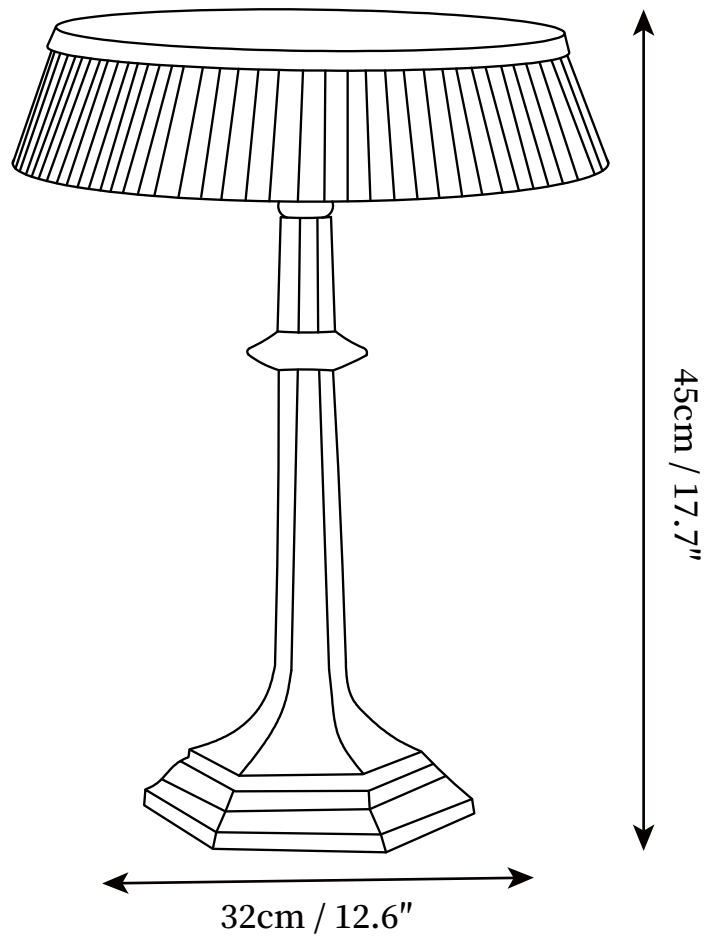

## SPECIFICATION DETAILS

\*For custom options, consult factory for details

<b>Fixture Dimensions</b>	D 5.9" x H 13.8"
<b>Light source</b>	G4
<b>Wattage</b>	3W
<b>Voltage</b>	AC 110-240V
<b>Color Temperature</b>	Based on the purchase of light bulbs
<b>CRI(Ra)</b>	80CRI
<b>Mounting</b>	Table
<b>Driver Required</b>	NO
<b>Optional Color Temps</b>	Buy bulbs as needed
<b>LED Rated Life</b>	Based on bulb life (we do not supply bulbs)
<b>Dimming</b>	Dimming is not supported
<b>Finishes</b>	Chrome, Clear.
<b>Shade Details</b>	White, Blue, Pink.
<b>Material</b>	Metal, Glass, Fabric.
<b>Wire Length</b>	59"
<b>Wire Type</b>	Wire with switch plug

## SPECIFICATION DETAILS

\*For custom options, consult factory for details

<b>Fixture Dimensions</b>	D 12.6" x H 17.7"
<b>Light source</b>	G4
<b>Wattage</b>	3W
<b>Voltage</b>	AC 110-240V
<b>Color Temperature</b>	Based on the purchase of light bulbs
<b>CRI(Ra)</b>	80CRI
<b>Mounting</b>	Table
<b>Driver Required</b>	NO
<b>Optional Color Temps</b>	Buy bulbs as needed
<b>LED Rated Life</b>	Based on bulb life (we do not supply bulbs)
<b>Dimming</b>	Dimming is not supported
<b>Finishes</b>	Chrome, Clear.
<b>Shade Details</b>	White, Blue, Pink.
<b>Material</b>	Metal, Glass, Fabric.
<b>Wire Length</b>	59"
<b>Wire Type</b>	Wire with switch plug