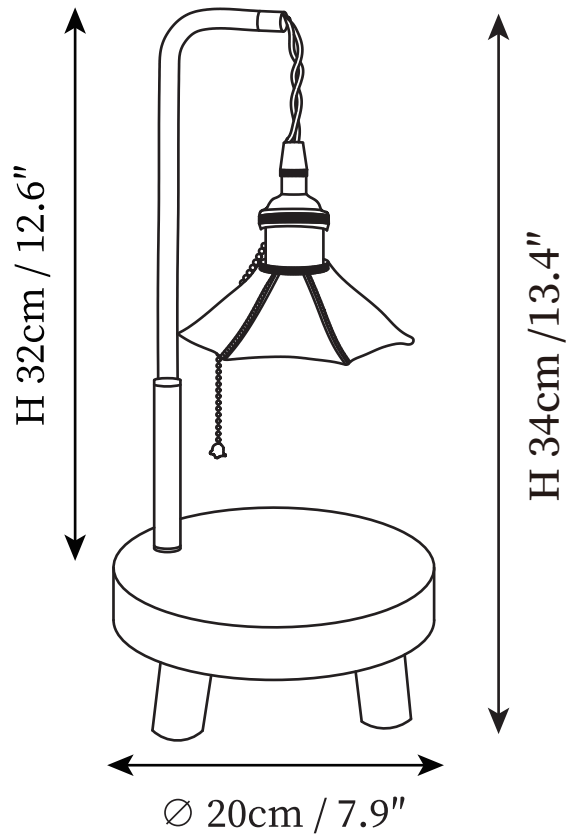

SPECIFICATION SHEET

SPECIFICATION DETAILS

*For custom options, consult factory for details

Fixture Dimensions	\varnothing 7.9" x H 13.9"
Light source	GU10
Wattage	10W
Voltage	AC 110-240V
Color Temperature	Based on the purchase of light bulbs
CRI(Ra)	80CRI
Mounting	Table
Driver Required	NO
Optional Color Temps	Buy bulbs as needed
LED Rated Life	Based on bulb life (we do not supply bulbs)
Dimming	Dimming is not supported
Finishes	Rose Gold, Black.
Shade Details	Brown, Black.
Material	Wooden, Metal, Leather.
Wire Length	59"
Wire Type	Wire with switch plug