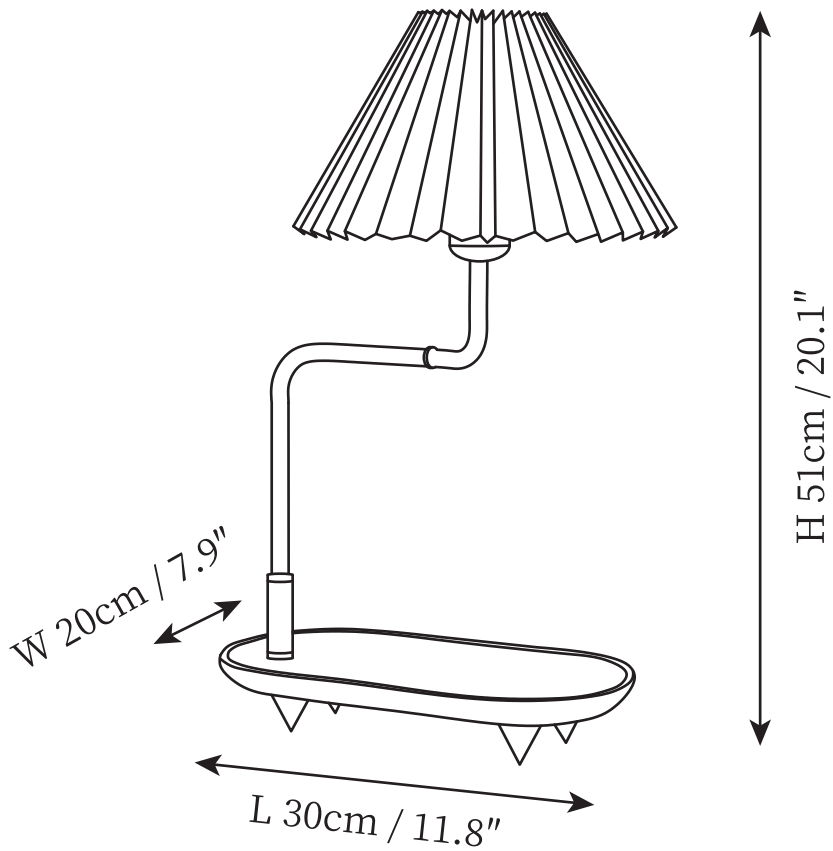

SPECIFICATION SHEET

SPECIFICATION DETAILS

*For custom options, consult factory for details

Fixture Dimensions	D 11.8" x H 20.1"
Light source	E26 or E27
Wattage	Max 40W
Voltage	AC 110-240V
Color Temperature	Based on the purchase of light bulbs
CRI(Ra)	80CRI
Mounting	Table
Driver Required	NO
Optional Color Temps	Buy bulbs as needed
LED Rated Life	Based on bulb life (we do not supply bulbs)
Dimming	Dimming is not supported
Finishes	Gold, Walnut, Black.
Shade Details	Orange, Black, White.
Material	Wooden, Iron, Fabric.
Wire Length	59"
Wire Type	Wire with switch plug