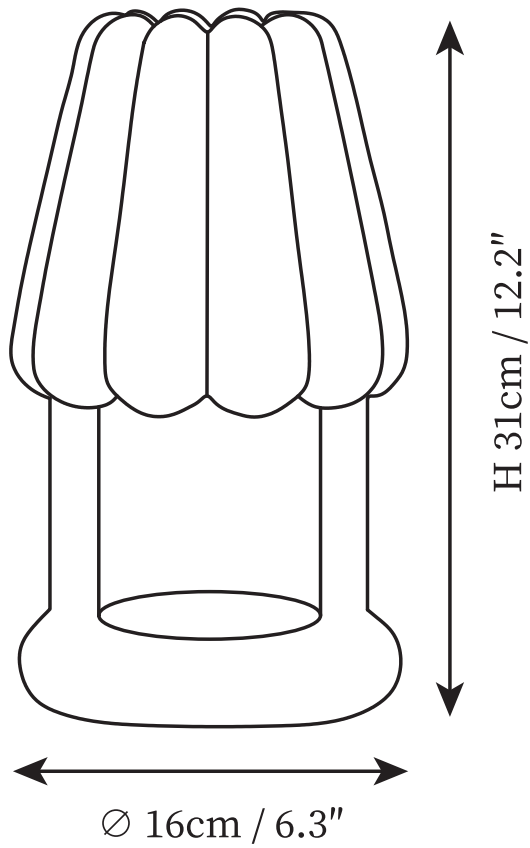

# SPECIFICATION SHEET

---

## SPECIFICATION DETAILS

\*For custom options, consult factory for details

<b>Fixture Dimensions</b>	D 6.3" x H 12.2"
<b>Light source</b>	GU10
<b>Wattage</b>	Max 10W
<b>Voltage</b>	AC 110-240V
<b>Color Temperature</b>	Based on the purchase of light bulbs
<b>CRI(Ra)</b>	80CRI
<b>Mounting</b>	Table
<b>Driver Required</b>	NO
<b>Optional Color Temps</b>	Buy bulbs as needed
<b>LED Rated Life</b>	Based on bulb life (we do not supply bulbs)
<b>Dimming</b>	Dimming is not supported
<b>Finishes</b>	Red, Green, Dark Blue.
<b>Shade Details</b>	Red, Green, Dark Blue.
<b>Material</b>	Flocking Resin body.
<b>Wire Length</b>	59"
<b>Wire Type</b>	Wire with switch plug