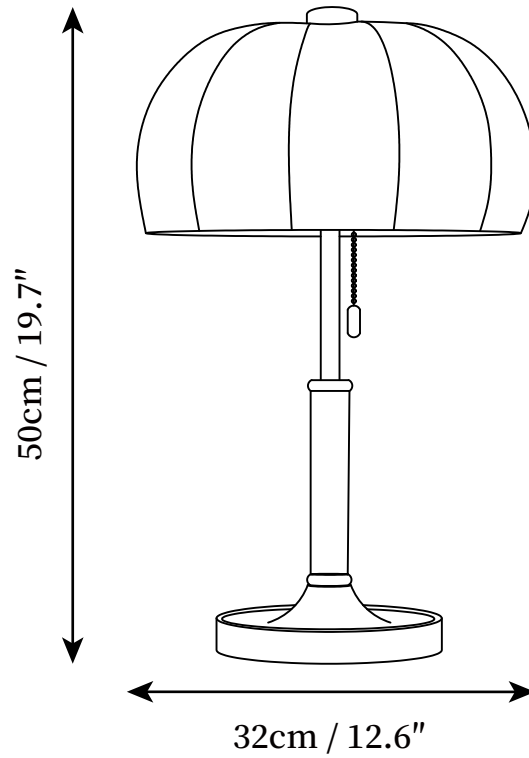

SPECIFICATION SHEET

SPECIFICATION DETAILS

*For custom options, consult factory for details

| | |
|---------------------------|--|
| Fixture Dimensions | D 12.6" x H 19.7" |
| Light source | E14 (bulb not included) |
| Wattage | MAX 40W incandescent bulb or LED equivalent. |
| Voltage | AC 110-240V |
| Dimming | Compatible with dimmable bulbs (bulb not included) |
| Control method | In line ON / OFF switch. |
| Finishes | Walnut color & Gold, Black & Gold. |
| Shade Details | Linen Color |
| Material | Wood, Fabric, Metal |
| Cord Length | Supplied with switched plug cord, length ~59" (150cm). |