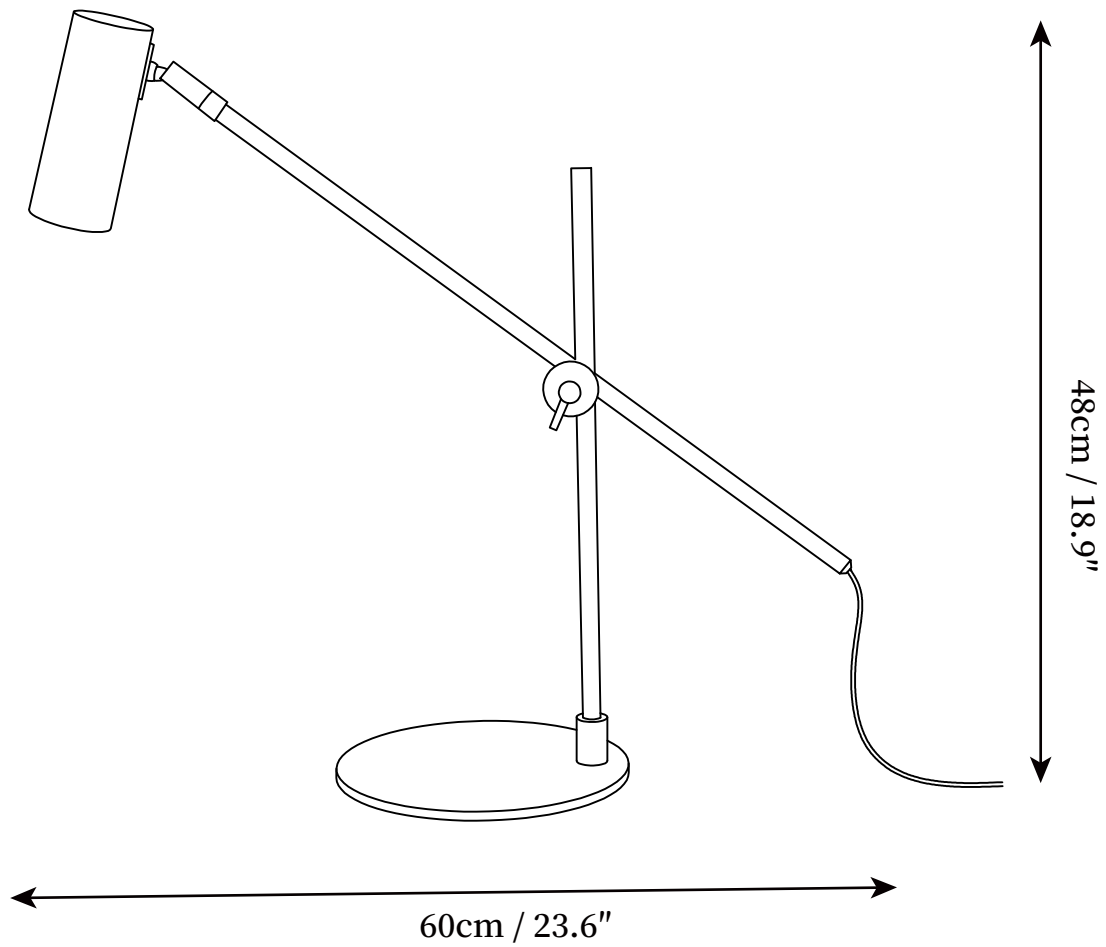

## SPECIFICATION DETAILS

\*For custom options, consult factory for details

<b>Fixture Dimensions</b>	D 23.6" x H 18.9"
<b>Light source</b>	GU10
<b>Wattage</b>	5W
<b>Voltage</b>	AC 110-240V
<b>Color Temperature</b>	Based on the purchase of light bulbs
<b>CRI(Ra)</b>	80CRI
<b>Mounting</b>	Table
<b>Driver Required</b>	NO
<b>Optional Color Temps</b>	Buy bulbs as needed
<b>LED Rated Life</b>	Based on bulb life (we do not supply bulbs)
<b>Dimming</b>	Dimming is not supported
<b>Finishes</b>	Gold & Black
<b>Shade Details</b>	Gold
<b>Material</b>	Metal
<b>Wire Length</b>	59"
<b>Wire Type</b>	Wire with switch plug