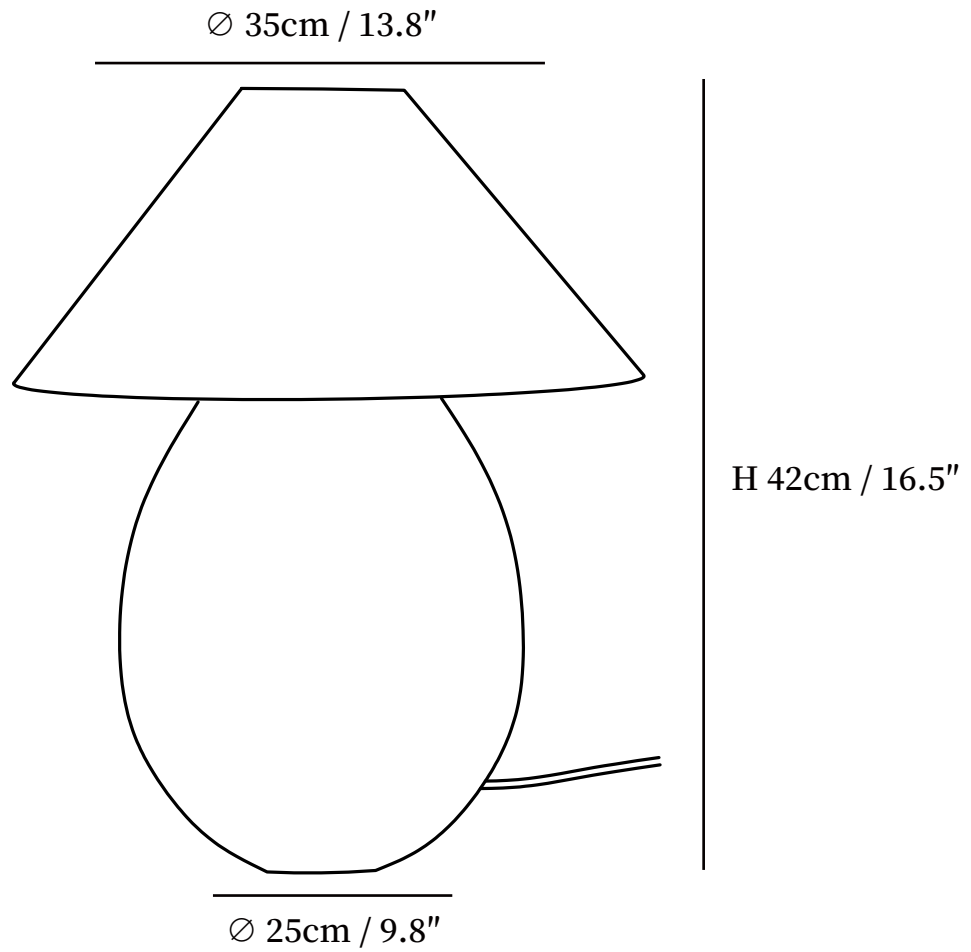

## SPECIFICATION DETAILS

\*For custom options, consult factory for details

<b>Fixture Dimensions</b>	D 13.8" x H 16.5"
<b>Light source</b>	E27
<b>Wattage</b>	Max 40W
<b>Voltage</b>	AC 110-240V
<b>Color Temperature</b>	Based on the purchase of light bulbs
<b>CRI(Ra)</b>	80CRI
<b>Mounting</b>	Table
<b>Driver Required</b>	NO
<b>Optional Color Temps</b>	Buy bulbs as needed
<b>LED Rated Life</b>	Based on bulb life (we do not supply bulbs)
<b>Dimming</b>	Dimming is not supported
<b>Finishes</b>	Wood color, Walnut color, Black
<b>Shade Details</b>	White
<b>Material</b>	Cloth, Wood
<b>Wire Length</b>	59"
<b>Wire Type</b>	Wire with switch plug

## SPECIFICATION DETAILS

\*For custom options, consult factory for details

<b>Fixture Dimensions</b>	D 13.8" x H 16.9"
<b>Light source</b>	E27
<b>Wattage</b>	Max 40W
<b>Voltage</b>	AC 110-240V
<b>Color Temperature</b>	Based on the purchase of light bulbs
<b>CRI(Ra)</b>	80CRI
<b>Mounting</b>	Table
<b>Driver Required</b>	NO
<b>Optional Color Temps</b>	Buy bulbs as needed
<b>LED Rated Life</b>	Based on bulb life (we do not supply bulbs)
<b>Dimming</b>	Dimming is not supported
<b>Finishes</b>	Wood color, Walnut color, Black
<b>Shade Details</b>	White
<b>Material</b>	Cloth, Wood
<b>Wire Length</b>	59"
<b>Wire Type</b>	Wire with switch plug