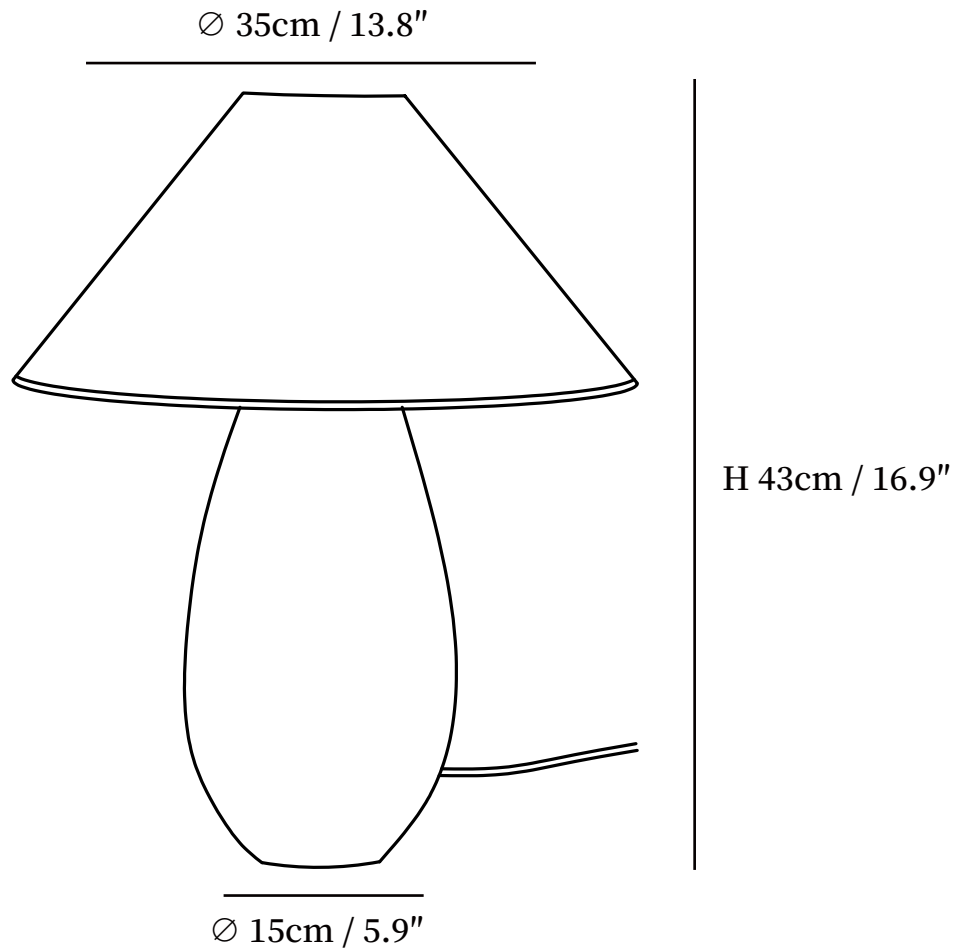

## SPECIFICATION DETAILS

\*For custom options, consult factory for details

<b>Fixture Dimensions</b>	D 13.8" x H 16.5"
<b>Light source</b>	E27
<b>Wattage</b>	Max 40W
<b>Voltage</b>	AC 110-240V
<b>Color Temperature</b>	Based on the purchase of light bulbs
<b>CRI(Ra)</b>	80CRI
<b>Mounting</b>	Table
<b>Driver Required</b>	NO
<b>Optional Color Temps</b>	Buy bulbs as needed
<b>LED Rated Life</b>	Based on bulb life (we do not supply bulbs)
<b>Dimming</b>	Dimming is not supported
<b>Finishes</b>	Wood color, Walnut color, Black
<b>Shade Details</b>	White
<b>Material</b>	Cloth, Wood
<b>Wire Length</b>	59"
<b>Wire Type</b>	Wire with switch plug

## SPECIFICATION DETAILS

\*For custom options, consult factory for details

<b>Fixture Dimensions</b>	D 13.8" x H 16.9"
<b>Light source</b>	E27
<b>Wattage</b>	Max 40W
<b>Voltage</b>	AC 110-240V
<b>Color Temperature</b>	Based on the purchase of light bulbs
<b>CRI(Ra)</b>	80CRI
<b>Mounting</b>	Table
<b>Driver Required</b>	NO
<b>Optional Color Temps</b>	Buy bulbs as needed
<b>LED Rated Life</b>	Based on bulb life (we do not supply bulbs)
<b>Dimming</b>	Dimming is not supported
<b>Finishes</b>	Wood color, Walnut color, Black
<b>Shade Details</b>	White
<b>Material</b>	Cloth, Wood
<b>Wire Length</b>	59"
<b>Wire Type</b>	Wire with switch plug