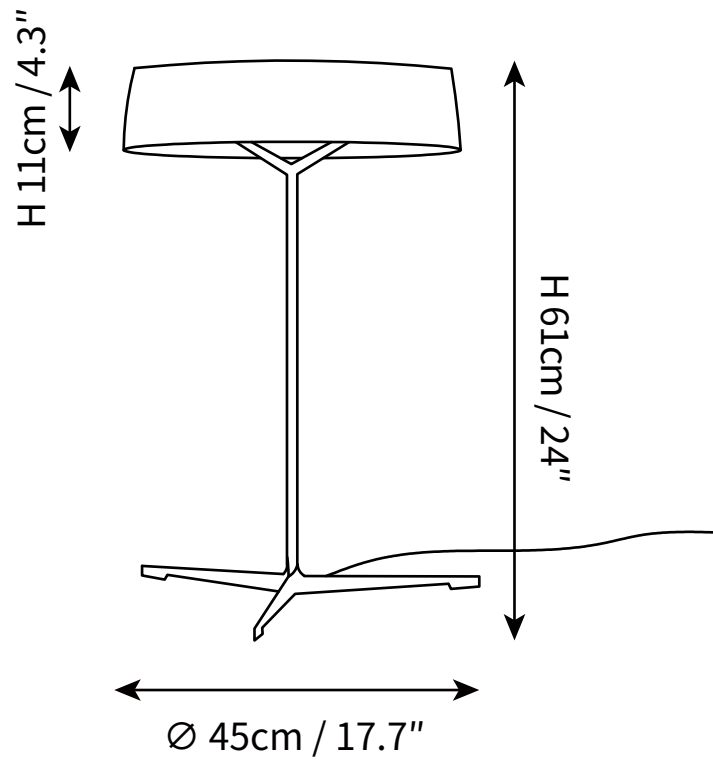

SPECIFICATION SHEET

SPECIFICATION DETAILS

*For custom options, consult factory for details

Fixture Dimensions	Ø 17.7" x H 24"
Light source	Integrated LED
Wattage	~5 W
Voltage	AC 110-240V
Color Temperature	3000K
CRI(Ra)	80CRI
Mounting	Table
Driver Required	Yes
Optional Color Temps	Warm Light (3000K), Neutral Light (4500K), Cool Light (6000K)
LED Rated Life	30000 hours
Dimming	Dimming is not supported
Finishes	Black, Grey
Shade Details	White
Material	Metal, Parchment, Aluminum
Wire Length	59.1"
Wire Type	Wires with plug switches.