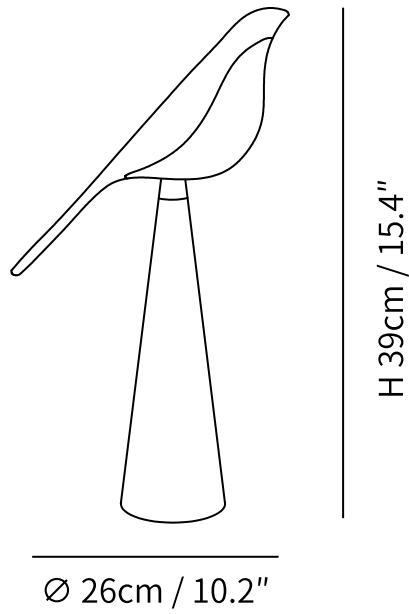

SPECIFICATION SHEET

SPECIFICATION DETAILS

*For custom options, consult factory for details

Fixture Dimensions	D 10.2" x H 15.4"
Light source	Integrated LED
Wattage	~5 W
Voltage	AC 110-240V
Color Temperature	3000K
CRI(Ra)	80CRI
Mounting	Table
Driver Required	Yes
Optional Color Temps	Warm Light (3000K), Neutral Light (4500K), Cool Light (6000K)
LED Rated Life	30000 hours
Dimming	Dimming is not supported
Finishes	Blue, Green, Rose Gold.
Shade Details	White.
Material	Metal, Acrylic.
Wire Length	59"
Wire Type	Wire with switch plug