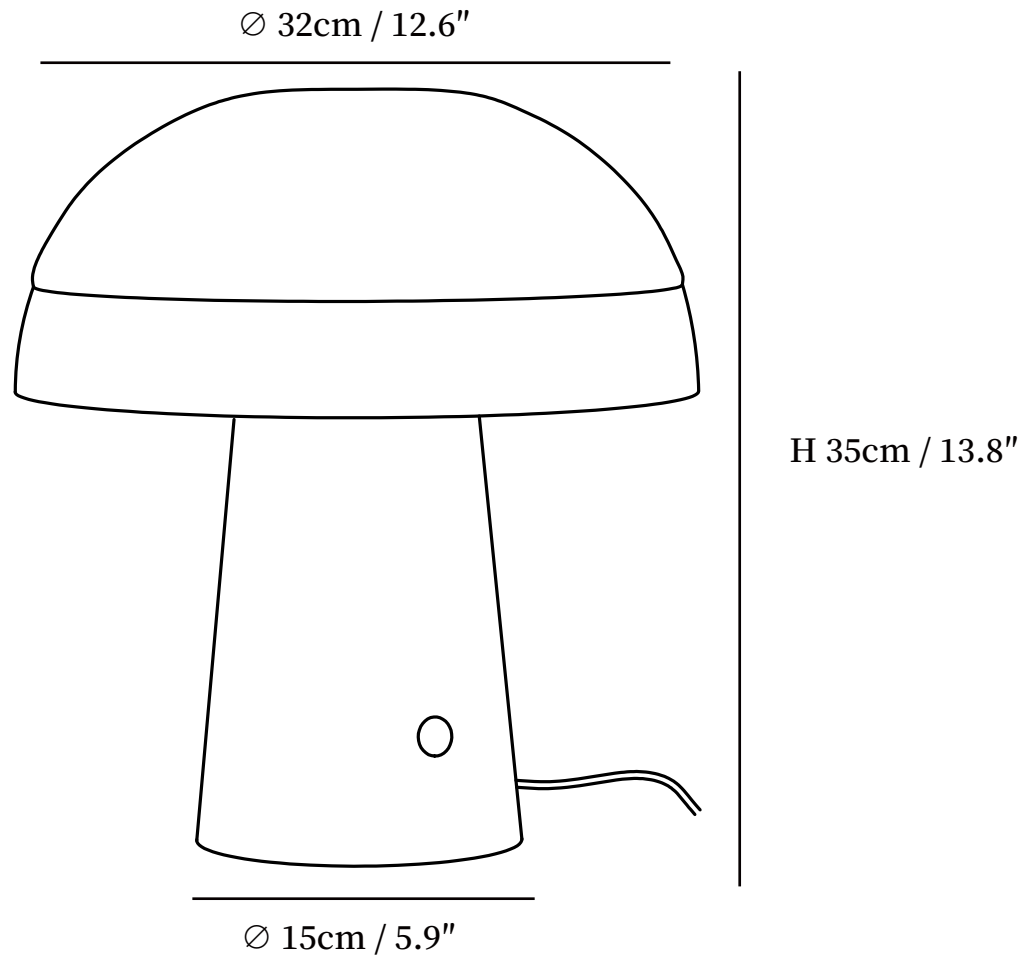

SPECIFICATION SHEET

SPECIFICATION DETAILS

*For custom options, consult factory for details

Fixture Dimensions	D 12.6" x H 13.8"
Light source	Integrated LED
Wattage	~5 W
Voltage	AC 110-240V
Color Temperature	3000K
CRI(Ra)	80CRI
Mounting	Table
Driver Required	Yes
Optional Color Temps	Warm Light (3000K), Neutral Light (4500K), Cool Light (6000K)
LED Rated Life	30000 hours
Dimming	Dimming is not supported
Finishes	Wood color, Walnut color, Black
Shade Details	White
Material	Wood, Alabaste
Wire Length	59"
Wire Type	Wire with switch plug