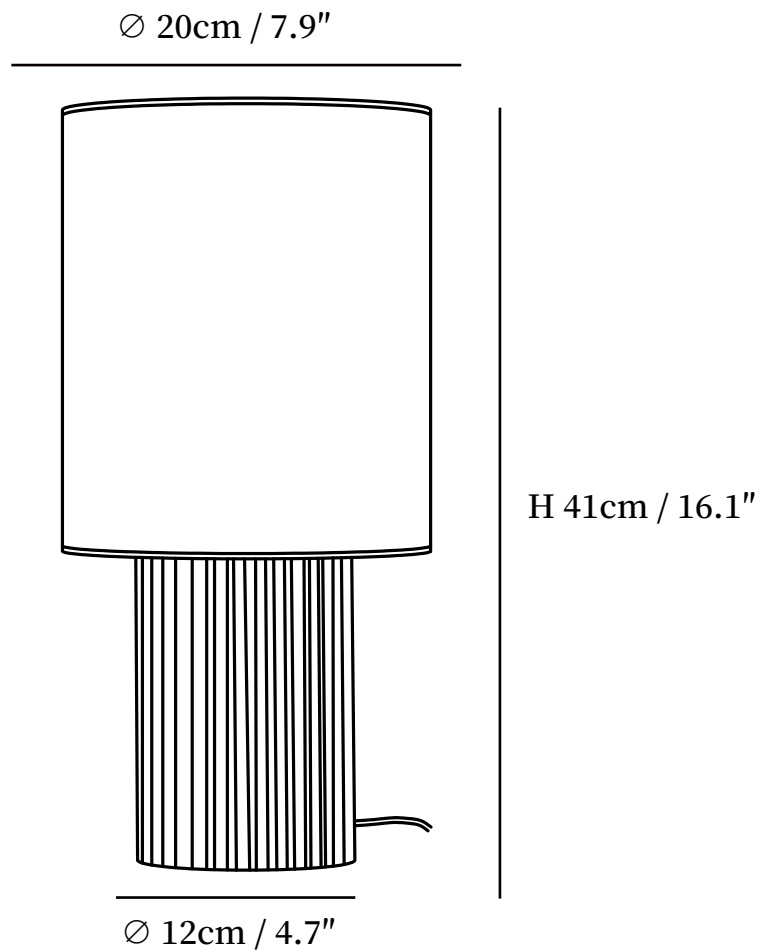

SPECIFICATION SHEET

SPECIFICATION DETAILS

*For custom options, consult factory for details

Fixture Dimensions	D 7.9" x H 16.1"
Light source	E27
Wattage	Max 40W
Voltage	AC 110-240V
Color Temperature	Based on the purchase of light bulbs
CRI(Ra)	80CRI
Mounting	Table
Driver Required	NO
Optional Color Temps	Buy bulbs as needed
LED Rated Life	Based on bulb life (we do not supply bulbs)
Dimming	Dimming is not supported
Finishes	Wood color, Walnut color, Black
Shade Details	White
Material	Cloth, Wood
Wire Length	59"
Wire Type	Wire with switch plug