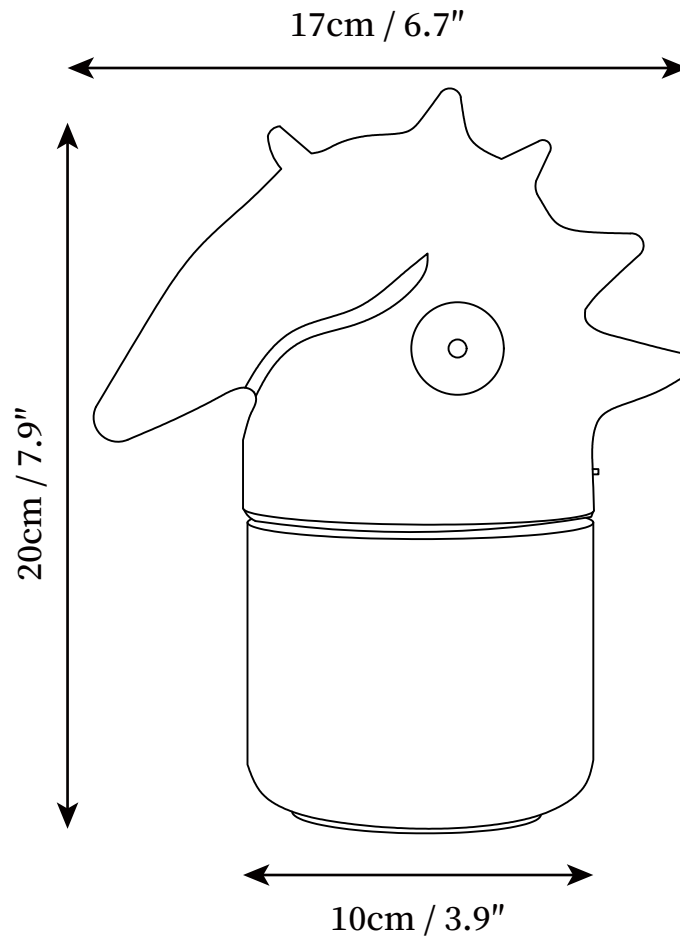

SPECIFICATION SHEET

SPECIFICATION DETAILS

*For custom options, consult factory for details

Fixture Dimensions	D 6.7" x H 7.9"
Light source	Integrated LED
Wattage	~10W
Voltage	AC 110-240V
Dimming	Stepless dimming
CRI(Ra)	90+CRI
Control method	Touch control
LED Rated Life	30000 hours
Color Temperature	Warm Light (3000K), Neutral Light (4000K), Cool Light (6000K)
Finishes	Wood color, Walnut color, Black
Shade Details	White
Material	Wood, Acrylic
Cord	USB charging cable provided, charger not included.