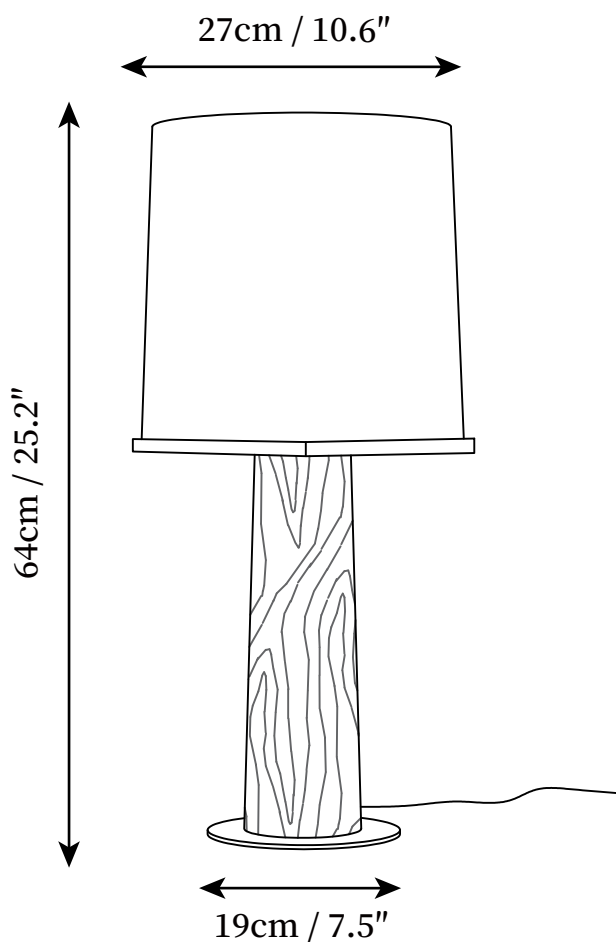

SPECIFICATION SHEET

SPECIFICATION DETAILS

*For custom options, consult factory for details

| | |
|---------------------------|---|
| Fixture Dimensions | D 10.6" x H 25.2" |
| Light source | E26 or E27 (bulb not included) |
| Wattage | MAX 40W incandescent bulb or LED equivalent. |
| Voltage | AC 110-240V |
| Dimming | Compatible with dimmable bulbs (bulb not included) |
| Control method | Rotary switch (dimmable) |
| Finishes | Wood color, Walnut color, Black |
| Shade Details | White |
| Material | Cloth, Wood, Metal |
| Cord Length | Supplied with switched plug cord, length ~59" (150cm). |

SPECIFICATION SHEET

SPECIFICATION DETAILS

*For custom options, consult factory for details

| | |
|---------------------------|---|
| Fixture Dimensions | D 13.4" x H 31.9" |
| Light source | E26 or E27 (bulb not included) |
| Wattage | MAX 40W incandescent bulb or LED equivalent. |
| Voltage | AC 110-240V |
| Dimming | Compatible with dimmable bulbs (bulb not included) |
| Control method | Rotary switch (dimmable) |
| Finishes | Wood color, Walnut color, Black |
| Shade Details | White |
| Material | Cloth, Wood, Metal |
| Cord Length | Supplied with switched plug cord, length ~59" (150cm). |