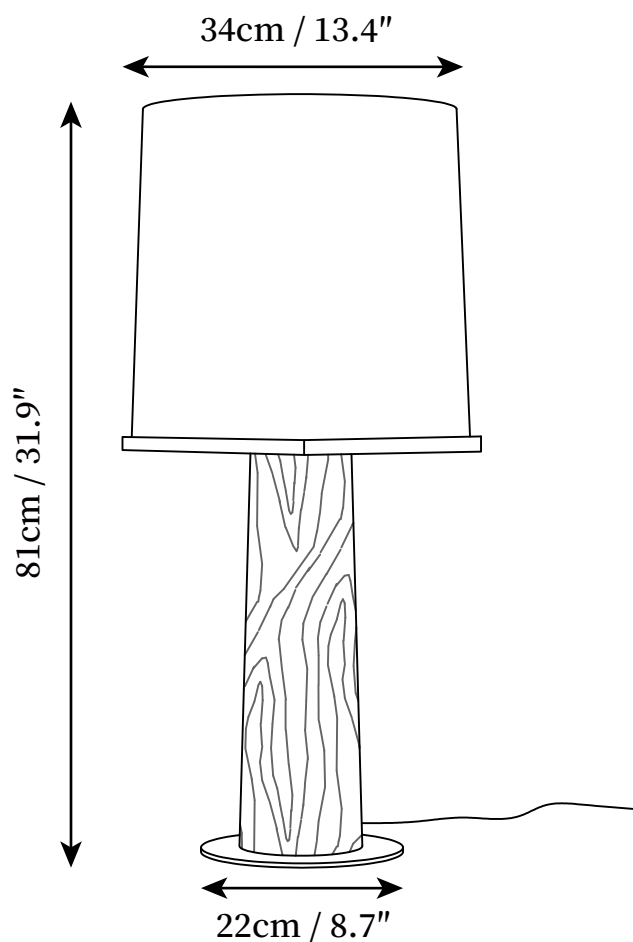

SPECIFICATION SHEET

SPECIFICATION DETAILS

*For custom options, consult factory for details

| | |
|---------------------------|---|
| Fixture Dimensions | D 10.6" x H 25.2" |
| Light source | E26 or E27 (bulb not included) |
| Wattage | MAX 40W incandescent bulb or LED equivalent. |
| Voltage | AC 110-240V |
| Dimming | Compatible with dimmable bulbs (bulb not included) |
| Control method | Rotary switch (dimmable) |
| Finishes | Wood color, Walnut color, Black |
| Shade Details | White |
| Material | Cloth, Wood, Metal |
| Cord Length | Supplied with switched plug cord, length ~59" (150cm). |

SPECIFICATION SHEET

SPECIFICATION DETAILS

*For custom options, consult factory for details

| | |
|---------------------------|---|
| Fixture Dimensions | D 13.4" x H 31.9" |
| Light source | E26 or E27 (bulb not included) |
| Wattage | MAX 40W incandescent bulb or LED equivalent. |
| Voltage | AC 110-240V |
| Dimming | Compatible with dimmable bulbs (bulb not included) |
| Control method | Rotary switch (dimmable) |
| Finishes | Wood color, Walnut color, Black |
| Shade Details | White |
| Material | Cloth, Wood, Metal |
| Cord Length | Supplied with switched plug cord, length ~59" (150cm). |