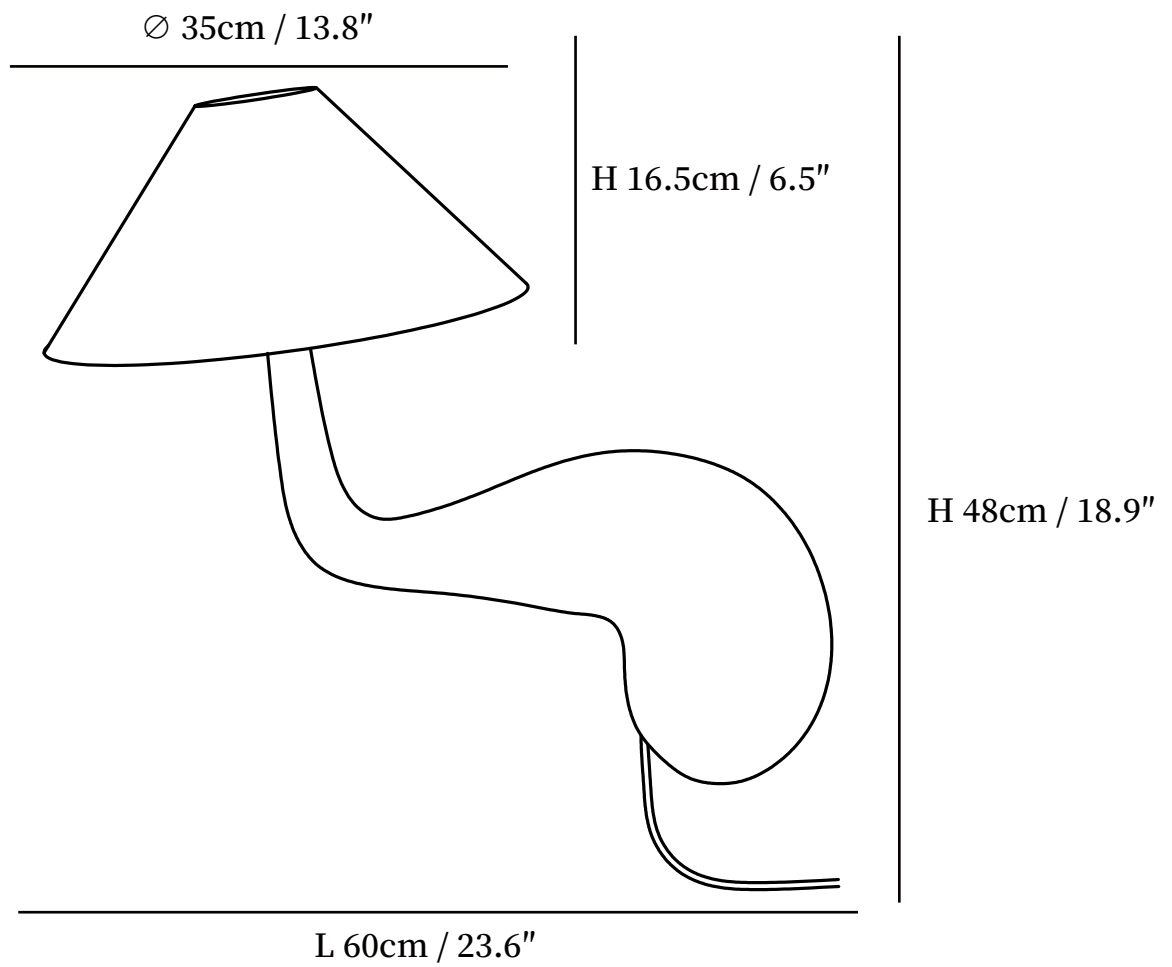

SPECIFICATION SHEET

SPECIFICATION DETAILS

*For custom options, consult factory for details

Fixture Dimensions	L 23.6" x H 18.9"
Light source	E27
Wattage	40W
Voltage	AC 110-240V
Color Temperature	Based on the purchase of light bulbs
CRI(Ra)	80CRI
Mounting	Table
Driver Required	NO
Optional Color Temps	Buy bulbs as needed
LED Rated Life	Based on bulb life (we do not supply bulbs)
Dimming	Dimming is not supported
Finishes	Wood color, Walnut color, Black
Shade Details	White
Material	Cloth, Wood
Wire Length	59"
Wire Type	Wire with switch plug