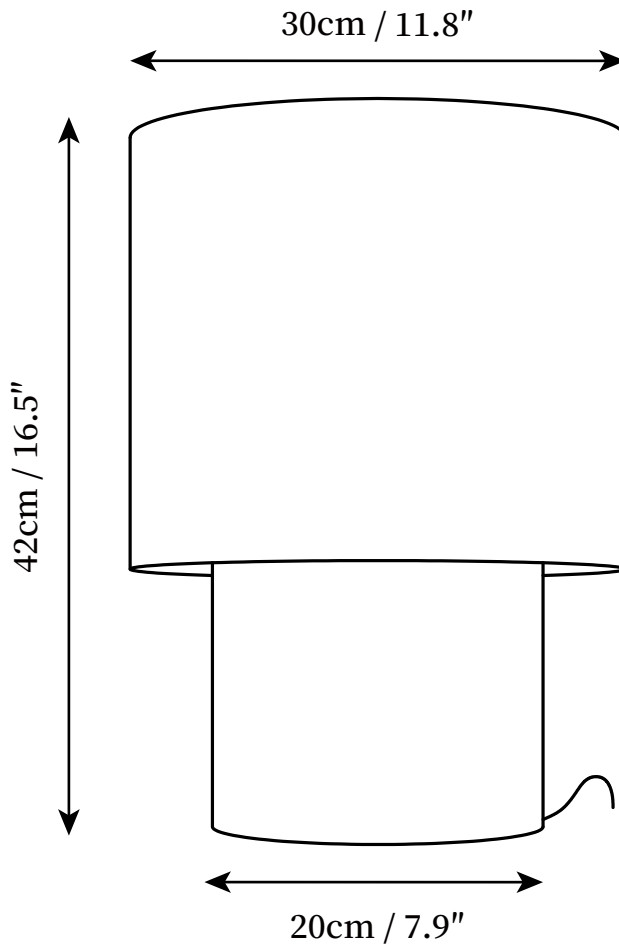

SPECIFICATION SHEET

SPECIFICATION DETAILS

*For custom options, consult factory for details

Fixture Dimensions	D 11.8" x H 16.5"
Light source	E26 or E27 (bulb not included)
Wattage	MAX 40W incandescent bulb or LED equivalent.
Voltage	AC 110-240V
Dimming	Compatible with dimmable bulbs (bulb not included)
Control method	Rotary switch (dimmable)
Finishes	Wood color, Walnut color, Black
Shade Details	White, Black
Material	Cloth, Wood
Cord Length	Supplied with switched plug cord, length ~59" (150cm).