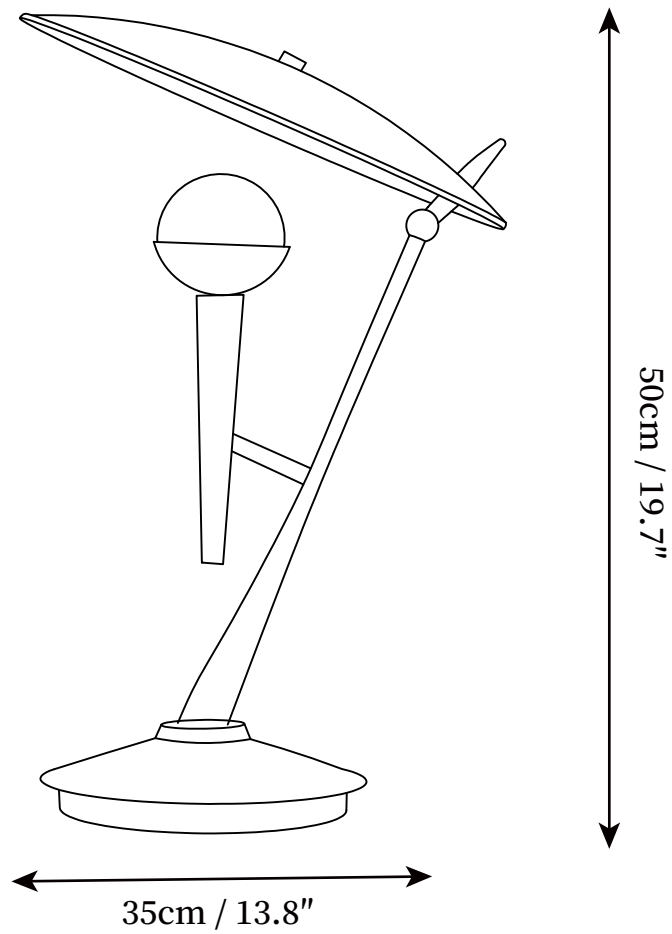

# SPECIFICATION SHEET

---

## SPECIFICATION DETAILS

\*For custom options, consult factory for details

<b>Fixture Dimensions</b>	D 13.8" x H 19.7"
<b>Light source</b>	G9
<b>Wattage</b>	5W
<b>Voltage</b>	AC 110-240V
<b>Color Temperature</b>	Based on the purchase of light bulbs
<b>CRI(Ra)</b>	80CRI
<b>Mounting</b>	Table
<b>Driver Required</b>	NO
<b>Optional Color Temps</b>	Buy bulbs as needed
<b>LED Rated Life</b>	Based on bulb life (we do not supply bulbs)
<b>Dimming</b>	Dimming is not supported
<b>Finishes</b>	Gold & Black
<b>Shade Details</b>	White
<b>Material</b>	Metal, Glass
<b>Wire Length</b>	59"
<b>Wire Type</b>	Wire with switch plug