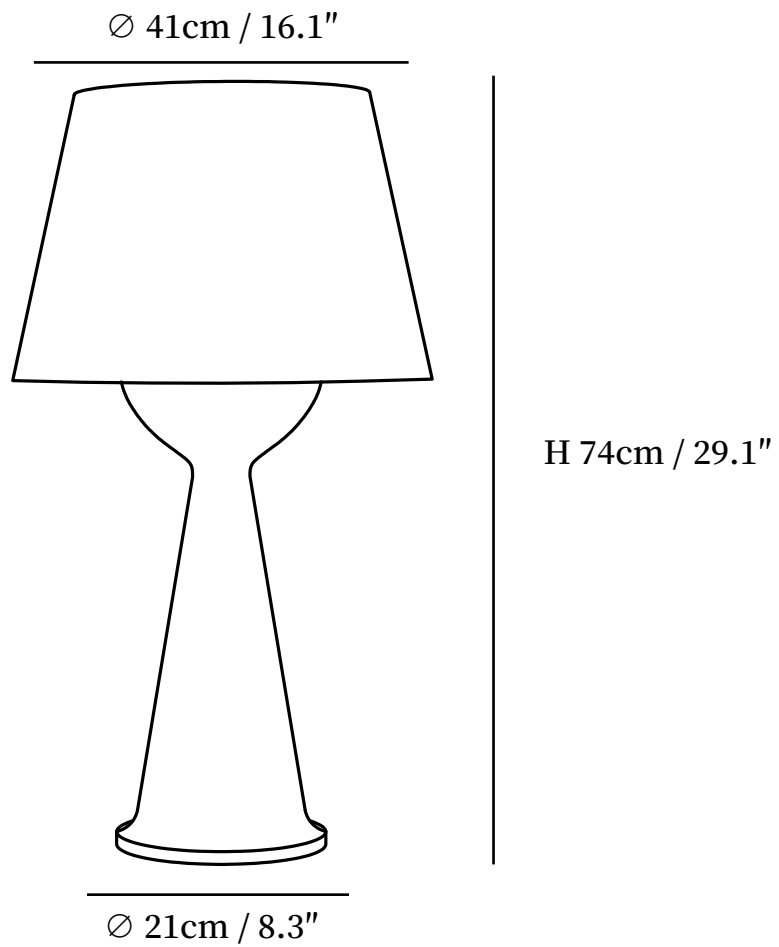

SPECIFICATION SHEET

SPECIFICATION DETAILS

*For custom options, consult factory for details

Fixture Dimensions	D 13" x H 23.2"
Light source	E26 or E27
Wattage	Max 40W
Voltage	AC 110-240V
Color Temperature	Based on the purchase of light bulbs
CRI(Ra)	80CRI
Mounting	Table
Driver Required	No
Optional Color Temps	Buy bulbs as needed
LED Rated Life	Based on bulb life (we do not supply bulbs)
Dimming	Dimming is not supported
Finishes	Wood color, Walnut color, Black
Shade Details	White
Material	Cloth, Wood
Wire Length	59"
Wire Type	Wire with switch plug

SPECIFICATION SHEET

SPECIFICATION DETAILS

*For custom options, consult factory for details

Fixture Dimensions	D 16.1" x H 29.1"
Light source	E26 or E27
Wattage	Max 40W
Voltage	AC 110-240V
Color Temperature	Based on the purchase of light bulbs
CRI(Ra)	80CRI
Mounting	Table
Driver Required	No
Optional Color Temps	Buy bulbs as needed
LED Rated Life	Based on bulb life (we do not supply bulbs)
Dimming	Dimming is not supported
Finishes	Wood color, Walnut color, Black
Shade Details	White
Material	Cloth, Wood
Wire Length	59"
Wire Type	Wire with switch plug