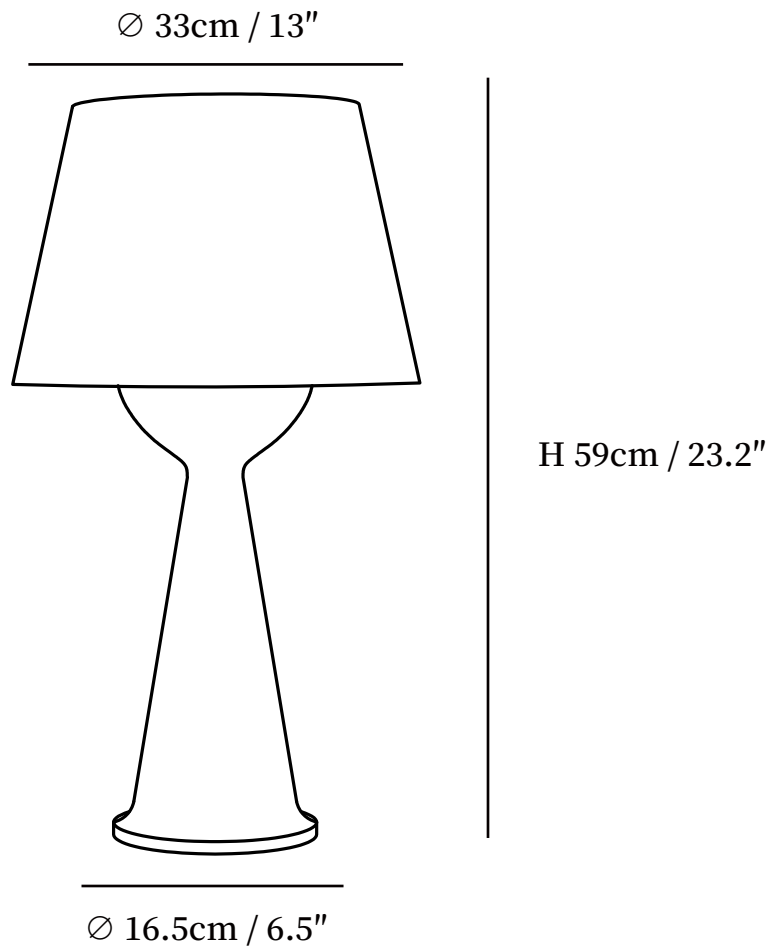

SPECIFICATION SHEET

SPECIFICATION DETAILS

*For custom options, consult factory for details

Fixture Dimensions	D 13" x H 23.2"
Light source	E26 or E27
Wattage	Max 40W
Voltage	AC 110-240V
Color Temperature	Based on the purchase of light bulbs
CRI(Ra)	80CRI
Mounting	Table
Driver Required	No
Optional Color Temps	Buy bulbs as needed
LED Rated Life	Based on bulb life (we do not supply bulbs)
Dimming	Dimming is not supported
Finishes	Wood color, Walnut color, Black
Shade Details	White
Material	Cloth, Wood
Wire Length	59"
Wire Type	Wire with switch plug

SPECIFICATION SHEET

SPECIFICATION DETAILS

*For custom options, consult factory for details

Fixture Dimensions	D 16.1" x H 29.1"
Light source	E26 or E27
Wattage	Max 40W
Voltage	AC 110-240V
Color Temperature	Based on the purchase of light bulbs
CRI(Ra)	80CRI
Mounting	Table
Driver Required	No
Optional Color Temps	Buy bulbs as needed
LED Rated Life	Based on bulb life (we do not supply bulbs)
Dimming	Dimming is not supported
Finishes	Wood color, Walnut color, Black
Shade Details	White
Material	Cloth, Wood
Wire Length	59"
Wire Type	Wire with switch plug