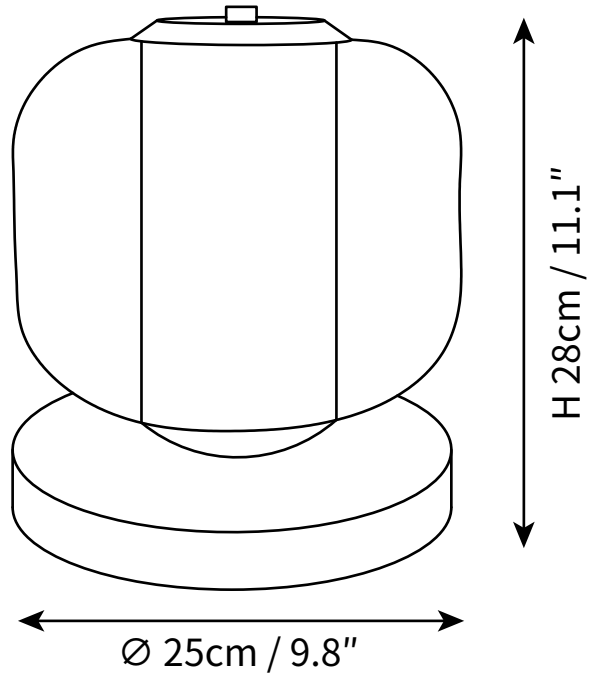

SPECIFICATION SHEET

SPECIFICATION DETAILS

*For custom options, consult factory for details

	Ø 9.8" x H 11.1"
	Integrated LED
	~5 W
Voltage	AC 110-240V
Color Temperature	3000K
CRI(Ra)	80CRI
Mounting	Table
Driver Required	Yes
Optional Color Temps	Warm Light (3000K), Neutral Light (4500K), Cool Light (6000K)
LED Rated Life	30000 hours
Dimming	Dimming is not supported
Finishes	Black
Shade Details	Smoke Gray
Material	Metal, Marble, Glass
Wire Length	59"
Wire Type	Wire with switch plug