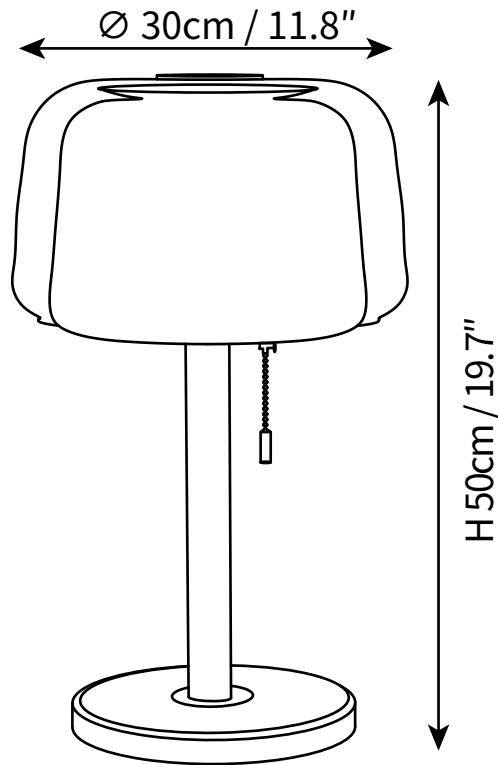

## SPECIFICATION DETAILS

\*For custom options, consult factory for details

<b>Fixture Dimensions</b>	Ø 11.8" x H 19.7"
<b>Light source</b>	E26 or E27.
<b>Wattage</b>	Max 40W
<b>Voltage</b>	AC 110-240V
<b>Color Temperature</b>	Based on the purchase of light bulbs
<b>CRI(Ra)</b>	80CRI
<b>Mounting</b>	Table
<b>Driver Required</b>	NO
<b>Optional Color Temps</b>	Buy bulbs as needed
<b>LED Rated Life</b>	Based on bulb life (we do not supply bulbs)
<b>Dimming</b>	Dimming is not supported
<b>Finishes</b>	Black, Wood Color, Gray
<b>Shade Details</b>	White, Gray
<b>Material</b>	Metal, Marble, Glass
<b>Wire Length</b>	59"
<b>Wire Type</b>	Wire with switch plug