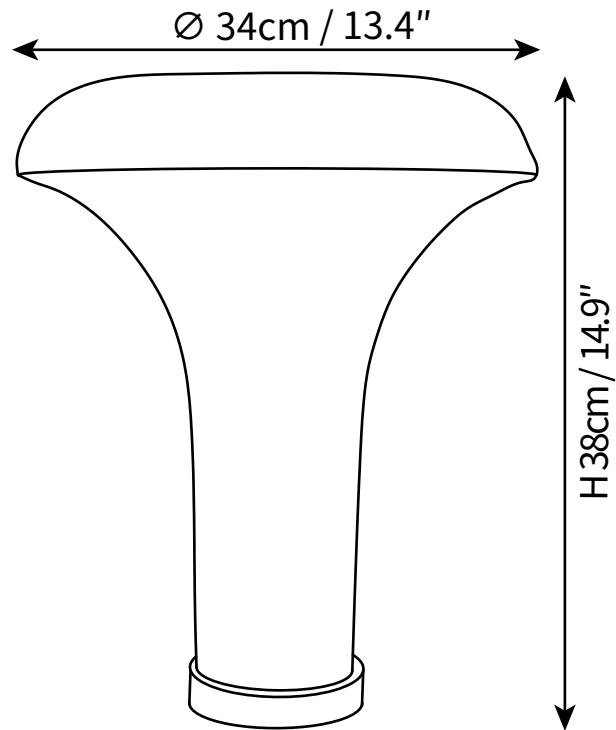

SPECIFICATION SHEET

SPECIFICATION DETAILS

*For custom options, consult factory for details

Fixture Dimensions	Ø 13.4" x H 14.9"
Light source	Integrated LED
Wattage	~5 W
Voltage	AC 110-240V
Color Temperature	3000K
CRI(Ra)	80CRI
Mounting	Table
Driver Required	Yes
Optional Color Temps	Warm Light (3000K), Neutral Light (4500K), Cool Light (6000K)
LED Rated Life	30000 hours
Dimming	Dimming is not supported
Finishes	Transparent
Shade Details	Transparent
Material	Metal, Glass
Wire Length	59"
Wire Type	Wire with switch plug