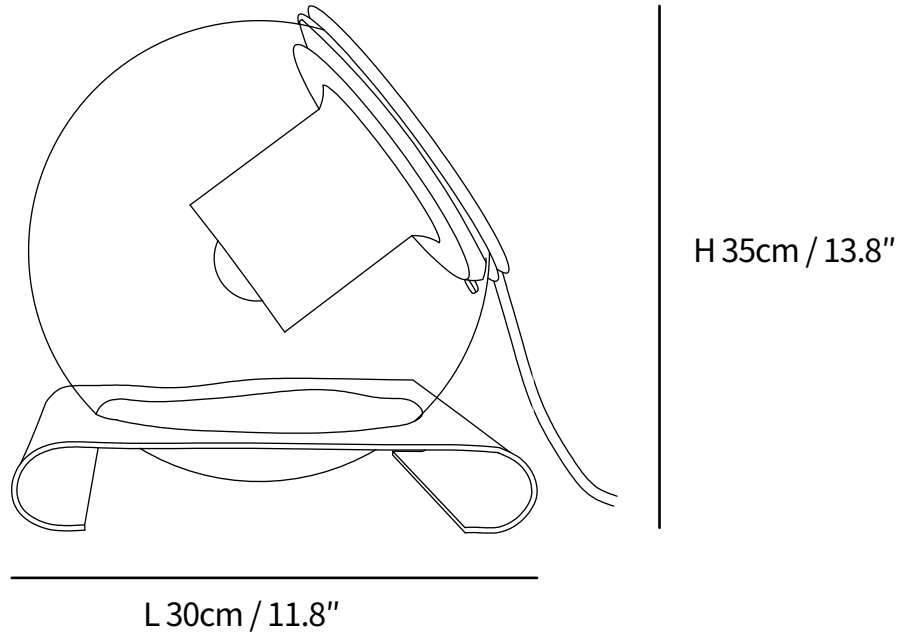

## SPECIFICATION DETAILS

\*For custom options, consult factory for details

<b>Fixture Dimensions</b>	L 11.8" x H 13.8" E26 or E27
<b>Wattage</b>	Max 40W
<b>Voltage</b>	AC 110-240V
<b>Color Temperature</b>	Based on the purchase of light bulbs
<b>CRI(Ra)</b>	80CRI
<b>Mounting</b>	Table
<b>Driver Required</b>	NO
<b>Optional Color Temps</b>	Buy bulbs as needed
<b>LED Rated Life</b>	Based on bulb life (we do not supply bulbs)
<b>Dimming</b>	Dimming is not supported
<b>Finishes</b>	Black, Bronze.
<b>Shade Details</b>	Transparent.
<b>Material</b>	Metal, Glass.
<b>Wire Length</b>	59"
<b>Wire Type</b>	Wire with switch plug