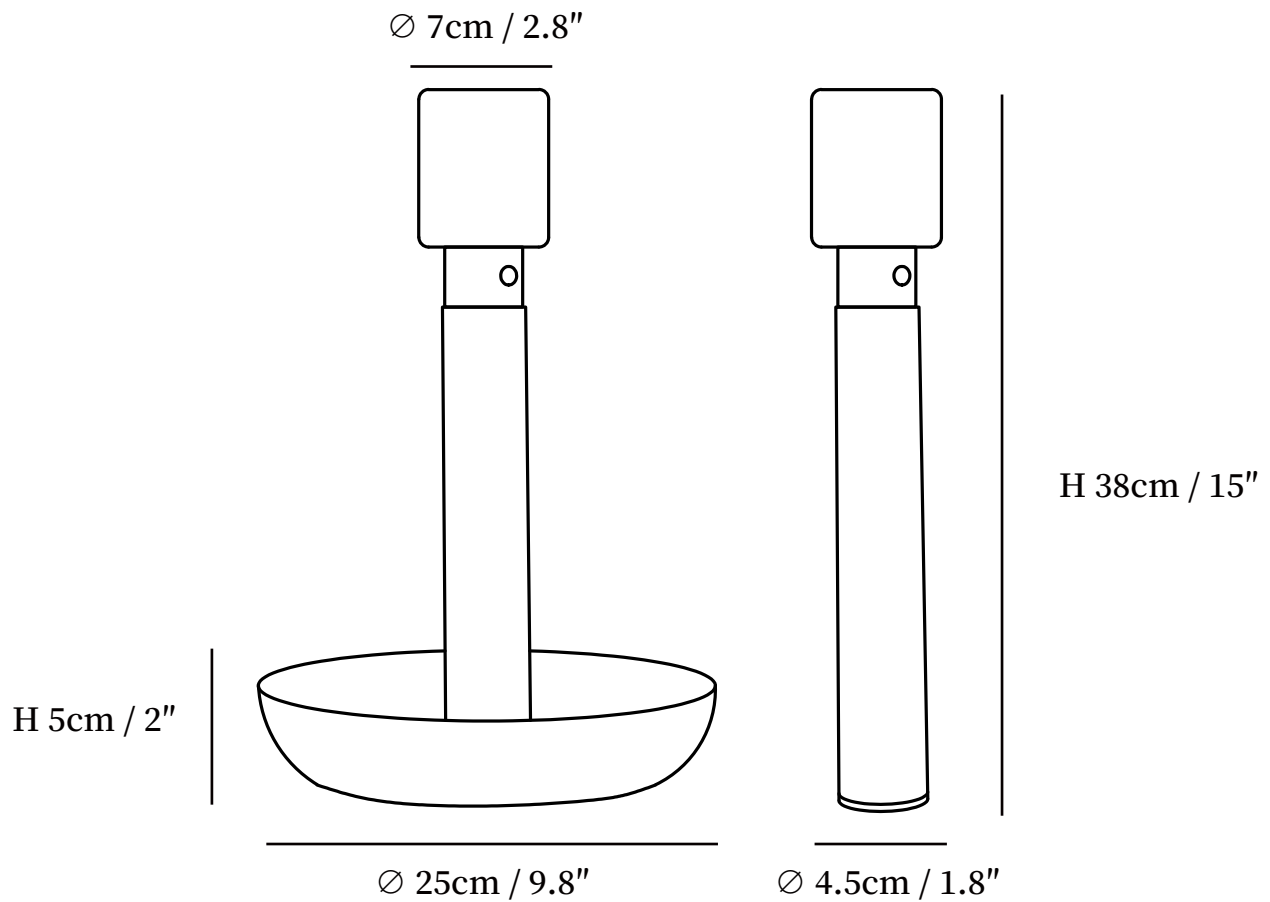

# SPECIFICATION SHEET

---

## SPECIFICATION DETAILS

\*For custom options, consult factory for details

Fixture Dimensions	D 9.8" x H 15"
Light source	Integrated LED
Wattage	~5 W
Voltage	AC 110-240V
Color Temperature	3000K
CRI(Ra)	80CRI
Mounting	Table
Driver Required	Yes
Optional Color Temps	Warm Light (3000K), Neutral Light (4500K), Cool Light (6000K)
LED Rated Life	30000 hours
Dimming	Dimming is not supported
Finishes	Wood color, Walnut color, Black
Shade Details	White
Material	Wood, Acrylic
Wire Length	NO
Wire Type	NO