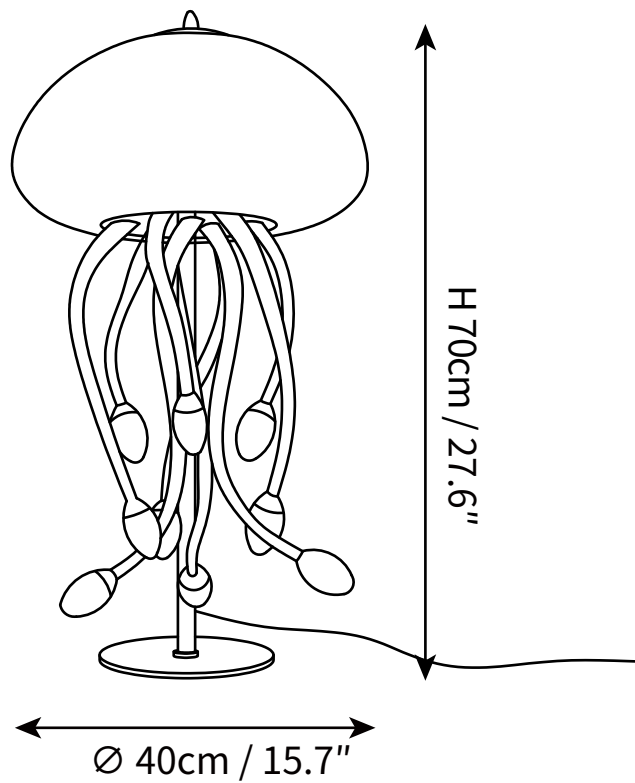

#### SPECIFICATION DETAILS

\*For custom options, consult factory for details

<b>Fixture Dimensions</b>	Ø 15.7" x H 27.6"
<b>Light source</b>	Integrated LED
<b>Wattage</b>	~5 W
<b>Voltage</b>	AC 110-240V
<b>Color Temperature</b>	3000K
<b>CRI(Ra)</b>	80CRI
<b>Mounting</b>	Table
<b>Driver Required</b>	Yes
<b>Optional Color Temps</b>	Warm Light (3000K), Neutral Light (4500K), Cool Light (6000K)
<b>LED Rated Life</b>	30000 hours
<b>Dimming</b>	Dimming is not supported
<b>Finishes</b>	Beige, Green
<b>Shade Details</b>	White
<b>Material</b>	Metal, Acrylic
<b>Wire Length</b>	59.1"
<b>Wire Type</b>	Wires with plug switches.