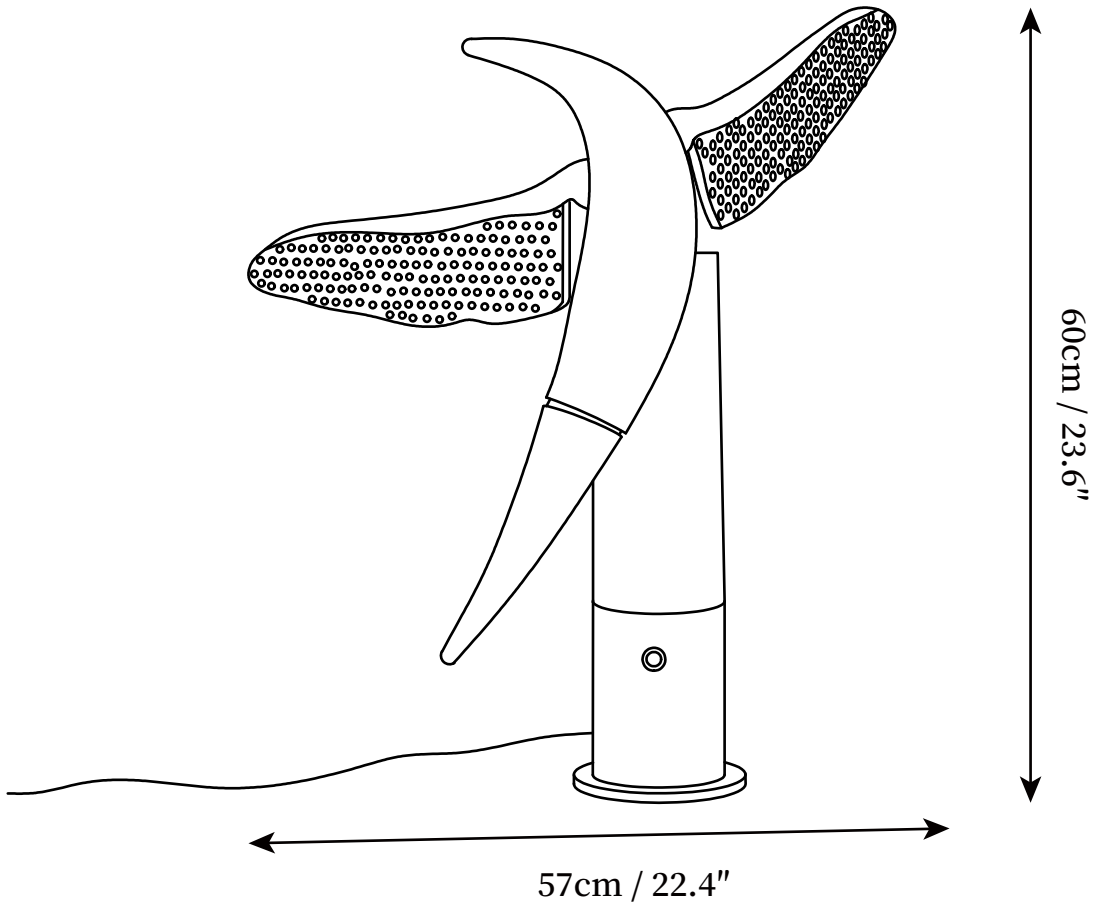

## SPECIFICATION DETAILS

\*For custom options, consult factory for details

<b>Fixture Dimensions</b>	D 22.4" x H 23.6"
<b>Light source</b>	Integrated LED
<b>Wattage</b>	~6W
<b>Voltage</b>	AC 110-240V
<b>Dimming</b>	Not supported
<b>CRI(Ra)</b>	90+CRI
<b>Control method</b>	Dimmer switch
<b>LED Rated Life</b>	30000 hours
<b>Color Temperature</b>	Warm Light (3000K), Neutral Light (4000K), Cool Light (6000K)
<b>Finishes</b>	Wood color, Walnut color
<b>Shade Details</b>	White
<b>Material</b>	Wood, Acrylic, Metal
<b>Cord Length</b>	Supplied with switched plug cord, length ~59" (150cm).

## SPECIFICATION DETAILS

\*For custom options, consult factory for details

<b>Fixture Dimensions</b>	D 23.6" x H 24.8"
<b>Light source</b>	Integrated LED
<b>Wattage</b>	~6W
<b>Voltage</b>	AC 110-240V
<b>Dimming</b>	Not supported
<b>CRI(Ra)</b>	90+CRI
<b>Control method</b>	Dimmer switch
<b>LED Rated Life</b>	30000 hours
<b>Color Temperature</b>	Warm Light (3000K), Neutral Light (4000K), Cool Light (6000K)
<b>Finishes</b>	Wood color, Walnut color
<b>Shade Details</b>	White
<b>Material</b>	Wood, Acrylic, Metal
<b>Cord Length</b>	Supplied with switched plug cord, length ~59" (150cm).