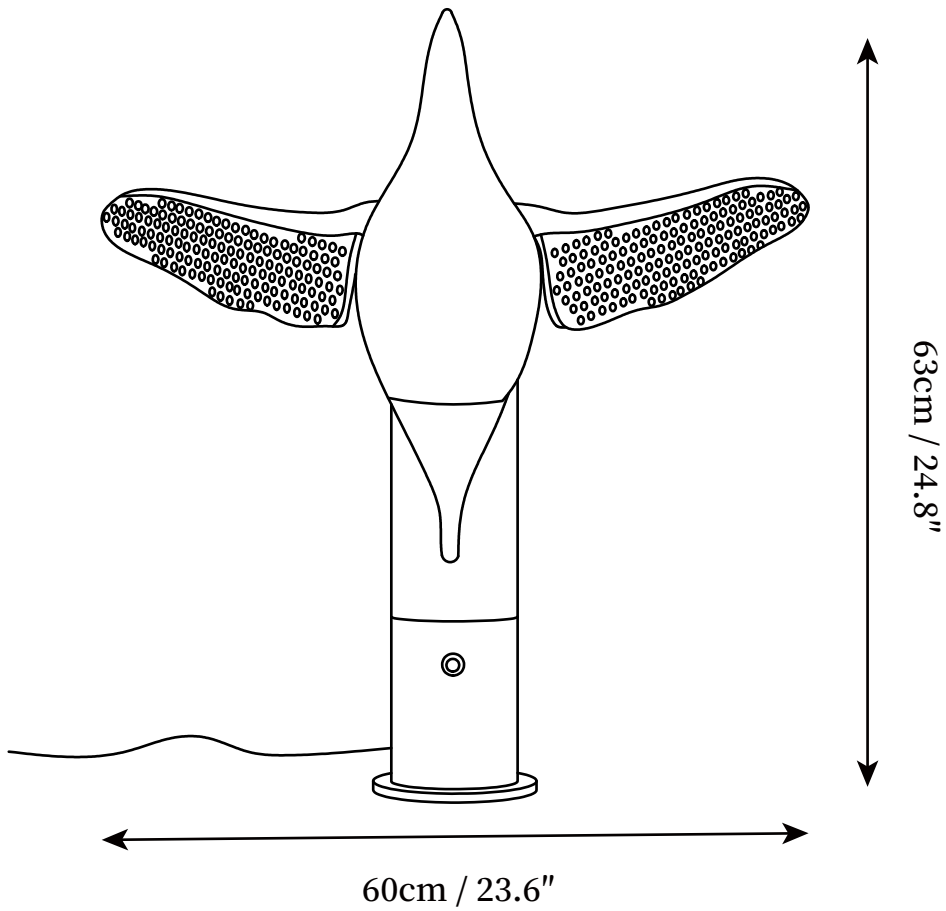

# SPECIFICATION SHEET

---

## SPECIFICATION DETAILS

\*For custom options, consult factory for details

<b>Fixture Dimensions</b>	D 22.4" x H 23.6"
<b>Light source</b>	Integrated LED
<b>Wattage</b>	~6W
<b>Voltage</b>	AC 110-240V
<b>Dimming</b>	Not supported
<b>CRI(Ra)</b>	90+CRI
<b>Control method</b>	Dimmer switch
<b>LED Rated Life</b>	30000 hours
<b>Color Temperature</b>	Warm Light (3000K), Neutral Light (4000K), Cool Light (6000K)
<b>Finishes</b>	Wood color, Walnut color
<b>Shade Details</b>	White
<b>Material</b>	Wood, Acrylic, Metal
<b>Cord Length</b>	Supplied with switched plug cord, length ~59" (150cm).

## SPECIFICATION DETAILS

\*For custom options, consult factory for details

<b>Fixture Dimensions</b>	D 23.6" x H 24.8"
<b>Light source</b>	Integrated LED
<b>Wattage</b>	~6W
<b>Voltage</b>	AC 110-240V
<b>Dimming</b>	Not supported
<b>CRI(Ra)</b>	90+CRI
<b>Control method</b>	Dimmer switch
<b>LED Rated Life</b>	30000 hours
<b>Color Temperature</b>	Warm Light (3000K), Neutral Light (4000K), Cool Light (6000K)
<b>Finishes</b>	Wood color, Walnut color
<b>Shade Details</b>	White
<b>Material</b>	Wood, Acrylic, Metal
<b>Cord Length</b>	Supplied with switched plug cord, length ~59" (150cm).