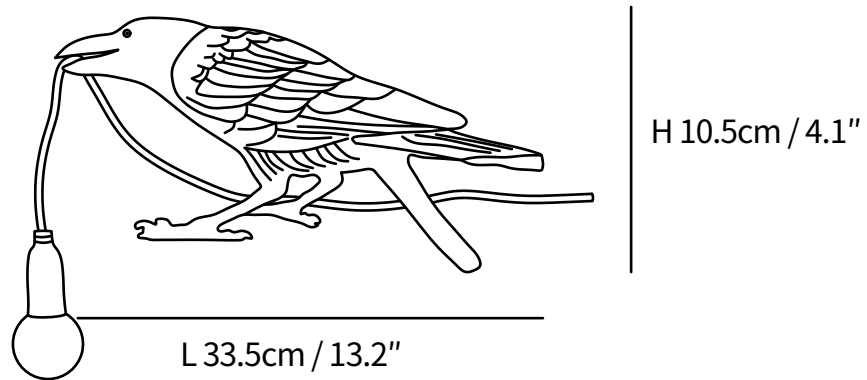

SPECIFICATION SHEET

SPECIFICATION DETAILS

*For custom options, consult factory for details

Fixture Dimensions	D 13.2" x H 4.1"
Light source	G14
Wattage	Max 15W
Voltage	AC 110-240V
Color Temperature	Based on the purchase of light bulbs
CRI(Ra)	80CRI
Mounting	Table
Driver Required	NO
Optional Color Temps	Buy bulbs as needed
LED Rated Life	Based on bulb life (we do not supply bulbs)
Dimming	Dimming is not supported
Finishes	White, Black.
Shade Details	Clear.
Material	Metal, Resin.
Wire Length	59"
Wire Type	Wire with switch plug

SPECIFICATION SHEET

SPECIFICATION DETAILS

*For custom options, consult factory for details

Fixture Dimensions	D 12" x H 7.1"
Light source	G14
Wattage	Max 15W
Voltage	AC 110-240V
Color Temperature	Based on the purchase of light bulbs
CRI(Ra)	80CRI
Mounting	Table
Driver Required	NO
Optional Color Temps	Buy bulbs as needed
LED Rated Life	Based on bulb life (we do not supply bulbs)
Dimming	Dimming is not supported
Finishes	White, Black.
Shade Details	Clear.
Material	Metal, Resin.
Wire Length	59"
Wire Type	Wire with switch plug