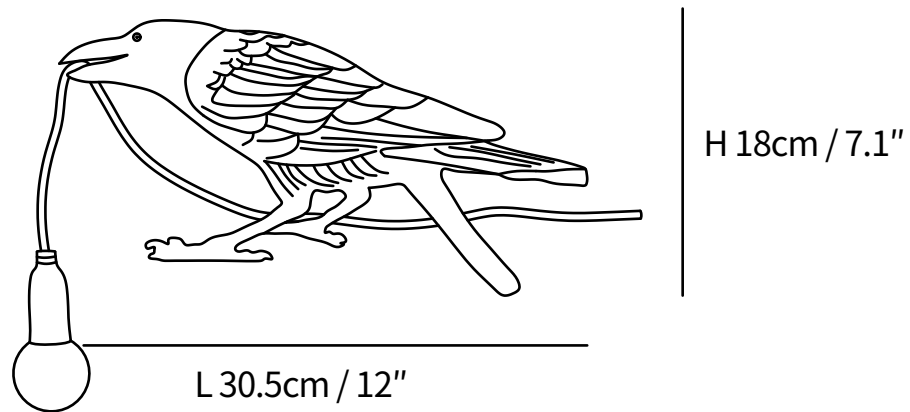

SPECIFICATION SHEET

SPECIFICATION DETAILS

*For custom options, consult factory for details

Fixture Dimensions	D 13.2" x H 4.1"
Light source	G14
Wattage	Max 15W
Voltage	AC 110-240V
Color Temperature	Based on the purchase of light bulbs
CRI(Ra)	80CRI
Mounting	Table
Driver Required	NO
Optional Color Temps	Buy bulbs as needed
LED Rated Life	Based on bulb life (we do not supply bulbs)
Dimming	Dimming is not supported
Finishes	White, Black.
Shade Details	Clear.
Material	Metal, Resin.
Wire Length	59"
Wire Type	Wire with switch plug

SPECIFICATION SHEET

SPECIFICATION DETAILS

*For custom options, consult factory for details

Fixture Dimensions	D 12" x H 7.1"
Light source	G14
Wattage	Max 15W
Voltage	AC 110-240V
Color Temperature	Based on the purchase of light bulbs
CRI(Ra)	80CRI
Mounting	Table
Driver Required	NO
Optional Color Temps	Buy bulbs as needed
LED Rated Life	Based on bulb life (we do not supply bulbs)
Dimming	Dimming is not supported
Finishes	White, Black.
Shade Details	Clear.
Material	Metal, Resin.
Wire Length	59"
Wire Type	Wire with switch plug