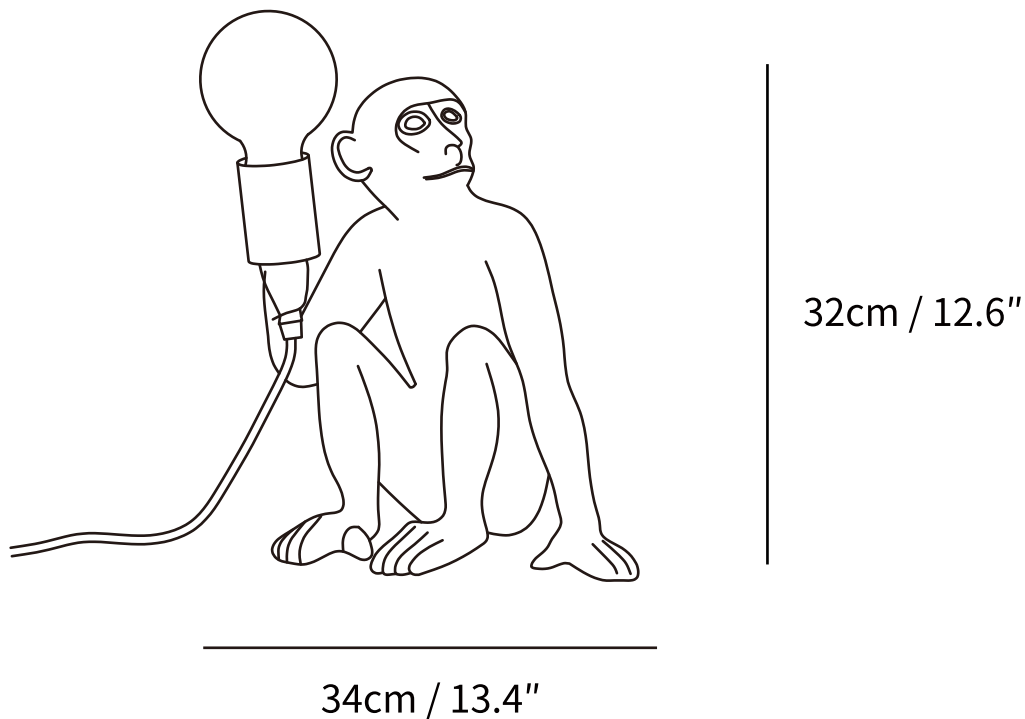

SPECIFICATION SHEET

SPECIFICATION DETAILS

*For custom options, consult factory for details

Fixture Dimensions	L 13.4" x W 11.8" x H 12.6"
Light source	E26 or E27 (bulb not included)
Wattage	MAX 40W incandescent bulb or LED equivalent.
Voltage	AC 110-240V
Dimming	Compatible with dimmable bulbs (bulb not included)
Control method	In line ON / OFF switch.
Finishes	Black, White.
Shade Details	Black, White.
Material	Resin, Metal.
Cord Length	Supplied with switched plug cord, length ~59" (150cm).

SPECIFICATION SHEET

SPECIFICATION DETAILS

*For custom options, consult factory for details

Fixture Dimensions	L 18.1" x W 10.8" x H 21.2"
Light source	E26 or E27 (bulb not included)
Wattage	MAX 40W incandescent bulb or LED equivalent.
Voltage	AC 110-240V
Dimming	Compatible with dimmable bulbs (bulb not included)
Control method	In line ON / OFF switch.
Finishes	Black, White.
Shade Details	Black, White.
Material	Resin, Metal.
Cord Length	Supplied with switched plug cord, length ~59" (150cm).