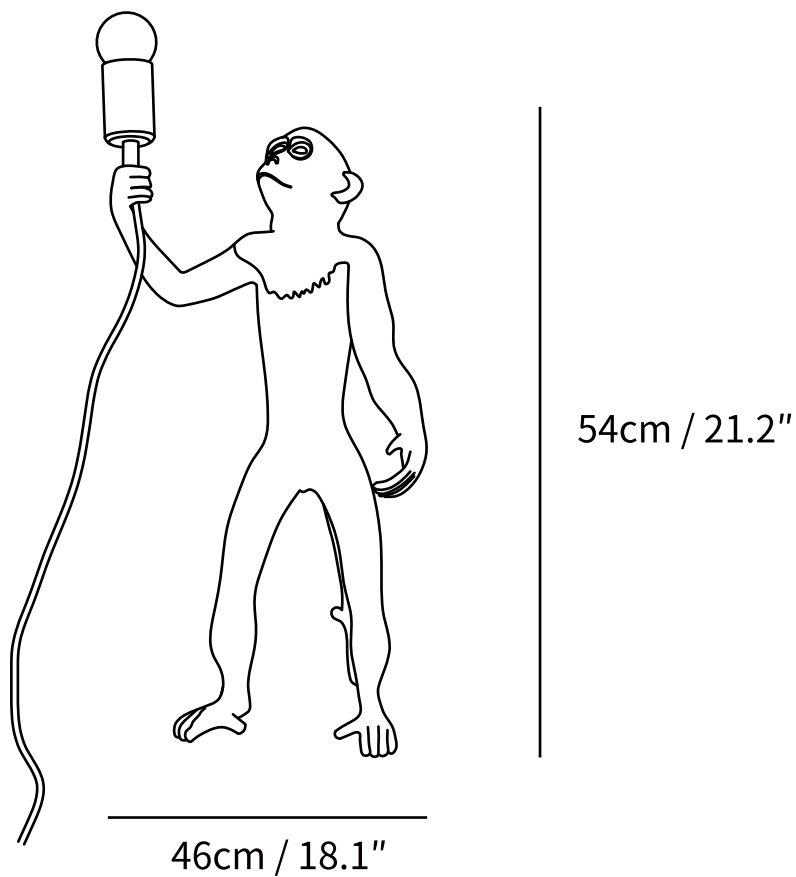

SPECIFICATION SHEET

SPECIFICATION DETAILS

*For custom options, consult factory for details

Fixture Dimensions	L 13.4" x W 11.8" x H 12.6"
Light source	E26 or E27 (bulb not included)
Wattage	MAX 40W incandescent bulb or LED equivalent.
Voltage	AC 110-240V
Dimming	Compatible with dimmable bulbs (bulb not included)
Control method	In line ON / OFF switch.
Finishes	Black, White.
Shade Details	Black, White.
Material	Resin, Metal.
Cord Length	Supplied with switched plug cord, length ~59" (150cm).

SPECIFICATION SHEET

SPECIFICATION DETAILS

*For custom options, consult factory for details

Fixture Dimensions	L 18.1" x W 10.8" x H 21.2"
Light source	E26 or E27 (bulb not included)
Wattage	MAX 40W incandescent bulb or LED equivalent.
Voltage	AC 110-240V
Dimming	Compatible with dimmable bulbs (bulb not included)
Control method	In line ON / OFF switch.
Finishes	Black, White.
Shade Details	Black, White.
Material	Resin, Metal.
Cord Length	Supplied with switched plug cord, length ~59" (150cm).