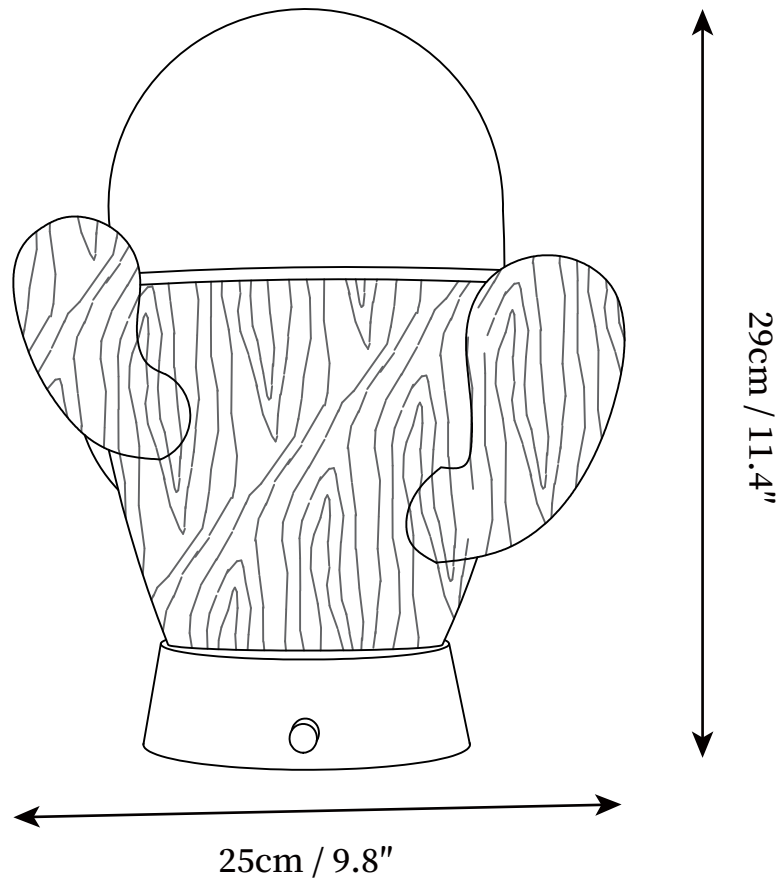

## SPECIFICATION DETAILS

\*For custom options, consult factory for details

<b>Fixture Dimensions</b>	D 9.8" x H 11.4"
<b>Light source</b>	Integrated LED
<b>Wattage</b>	~6W
<b>Voltage</b>	AC 110-240V
<b>Dimming</b>	Not supported
<b>CRI(Ra)</b>	90+CRI
<b>Control method</b>	Dimmer switch
<b>LED Rated Life</b>	30000 hours
<b>Color Temperature</b>	Warm Light (3000K), Neutral Light (4000K), Cool Light (6000K)
<b>Finishes</b>	Wood color, Walnut color
<b>Shade Details</b>	White
<b>Material</b>	Wood, Acrylic, Aluminum
<b>Cord Length</b>	Supplied with switched plug cord, length ~59" (150cm).

## SPECIFICATION DETAILS

\*For custom options, consult factory for details

<b>Fixture Dimensions</b>	D 13.8" x H 15.4"
<b>Light source</b>	Integrated LED
<b>Wattage</b>	~6W
<b>Voltage</b>	AC 110-240V
<b>Dimming</b>	Not supported
<b>CRI(Ra)</b>	90+CRI
<b>Control method</b>	Dimmer switch
<b>LED Rated Life</b>	30000 hours
<b>Color Temperature</b>	Warm Light (3000K), Neutral Light (4000K), Cool Light (6000K)
<b>Finishes</b>	Wood color, Walnut color
<b>Shade Details</b>	White
<b>Material</b>	Wood, Acrylic, Aluminum
<b>Cord Length</b>	Supplied with switched plug cord, length ~59" (150cm).