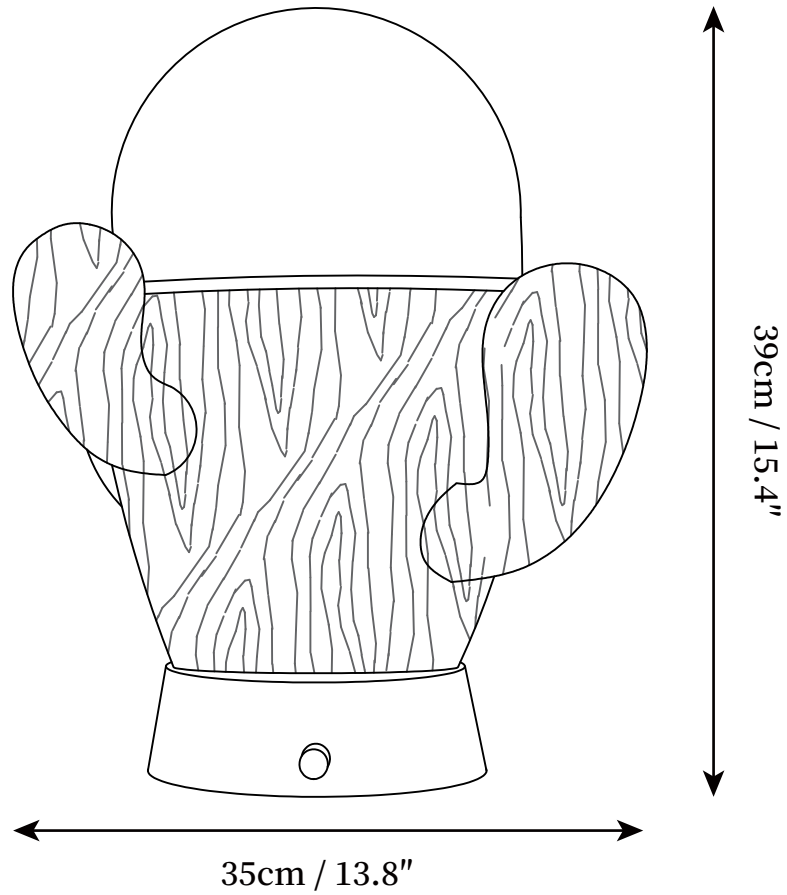

## SPECIFICATION DETAILS

\*For custom options, consult factory for details

<b>Fixture Dimensions</b>	D 9.8" x H 11.4"
<b>Light source</b>	Integrated LED
<b>Wattage</b>	~6W
<b>Voltage</b>	AC 110-240V
<b>Dimming</b>	Not supported
<b>CRI(Ra)</b>	90+CRI
<b>Control method</b>	Dimmer switch
<b>LED Rated Life</b>	30000 hours
<b>Color Temperature</b>	Warm Light (3000K), Neutral Light (4000K), Cool Light (6000K)
<b>Finishes</b>	Wood color, Walnut color
<b>Shade Details</b>	White
<b>Material</b>	Wood, Acrylic, Aluminum
<b>Cord Length</b>	Supplied with switched plug cord, length ~59" (150cm).

## SPECIFICATION DETAILS

\*For custom options, consult factory for details

<b>Fixture Dimensions</b>	D 13.8" x H 15.4"
<b>Light source</b>	Integrated LED
<b>Wattage</b>	~6W
<b>Voltage</b>	AC 110-240V
<b>Dimming</b>	Not supported
<b>CRI(Ra)</b>	90+CRI
<b>Control method</b>	Dimmer switch
<b>LED Rated Life</b>	30000 hours
<b>Color Temperature</b>	Warm Light (3000K), Neutral Light (4000K), Cool Light (6000K)
<b>Finishes</b>	Wood color, Walnut color
<b>Shade Details</b>	White
<b>Material</b>	Wood, Acrylic, Aluminum
<b>Cord Length</b>	Supplied with switched plug cord, length ~59" (150cm).