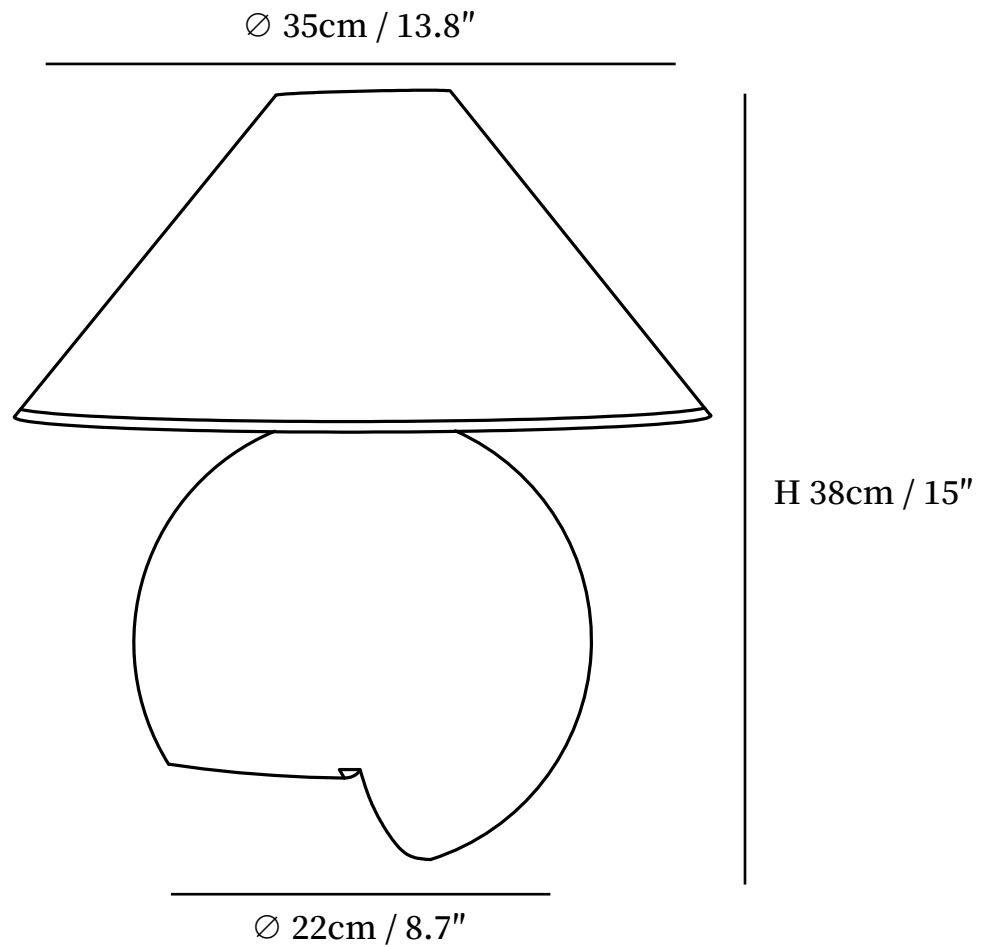

## SPECIFICATION DETAILS

\*For custom options, consult factory for details

<b>Fixture Dimensions</b>	D 13.8" x H 15"
<b>Light source</b>	E27
<b>Wattage</b>	40W
<b>Voltage</b>	AC 110-240V
<b>Color Temperature</b>	Based on the purchase of light bulbs
<b>CRI(Ra)</b>	80CRI
<b>Mounting</b>	Table
<b>Driver Required</b>	NO
<b>Optional Color Temps</b>	Buy bulbs as needed
<b>LED Rated Life</b>	Based on bulb life (we do not supply bulbs)
<b>Dimming</b>	Dimming is not supported
<b>Finishes</b>	Wood color, Walnut color, Black
<b>Shade Details</b>	White
<b>Material</b>	Cloth, Wood
<b>Wire Length</b>	59"
<b>Wire Type</b>	Wire with switch plug