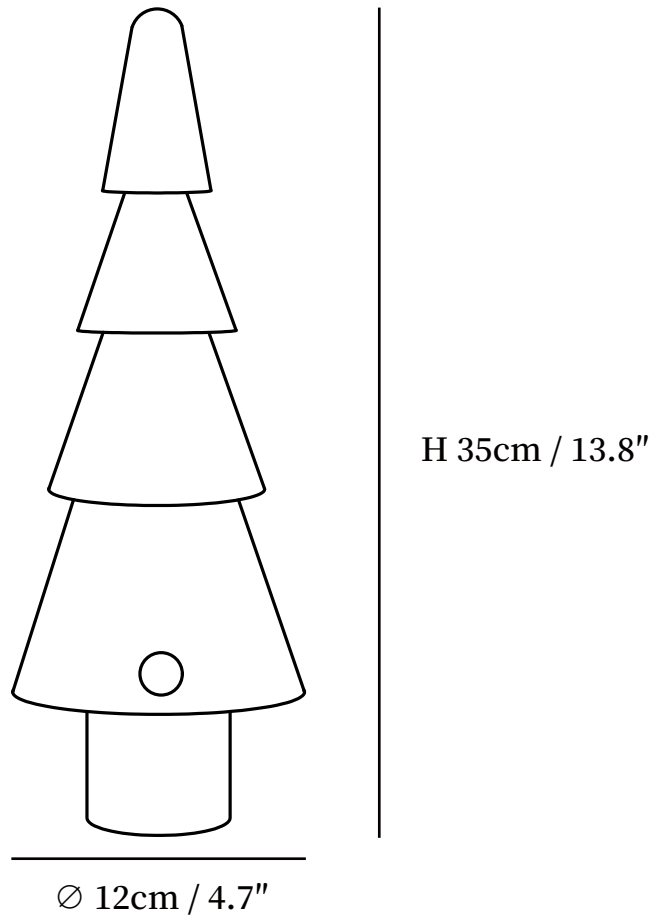

SPECIFICATION SHEET

SPECIFICATION DETAILS

*For custom options, consult factory for details

Fixture Dimensions	D 4.7" x H 13.8"
Light source	Integrated LED
Wattage	~5 W
Voltage	AC 110-240V
Color Temperature	3000K
CRI(Ra)	80CRI
Mounting	Table
Driver Required	Yes
Optional Color Temps	Warm Light (3000K), Neutral Light (4500K), Cool Light (6000K)
LED Rated Life	30000 hours
Dimming	Dimming is not supported
Finishes	Wood color, Walnut color
Shade Details	White
Material	Wood, Acrylic
Wire Length	39.4"
Wire Type	USB charging cable