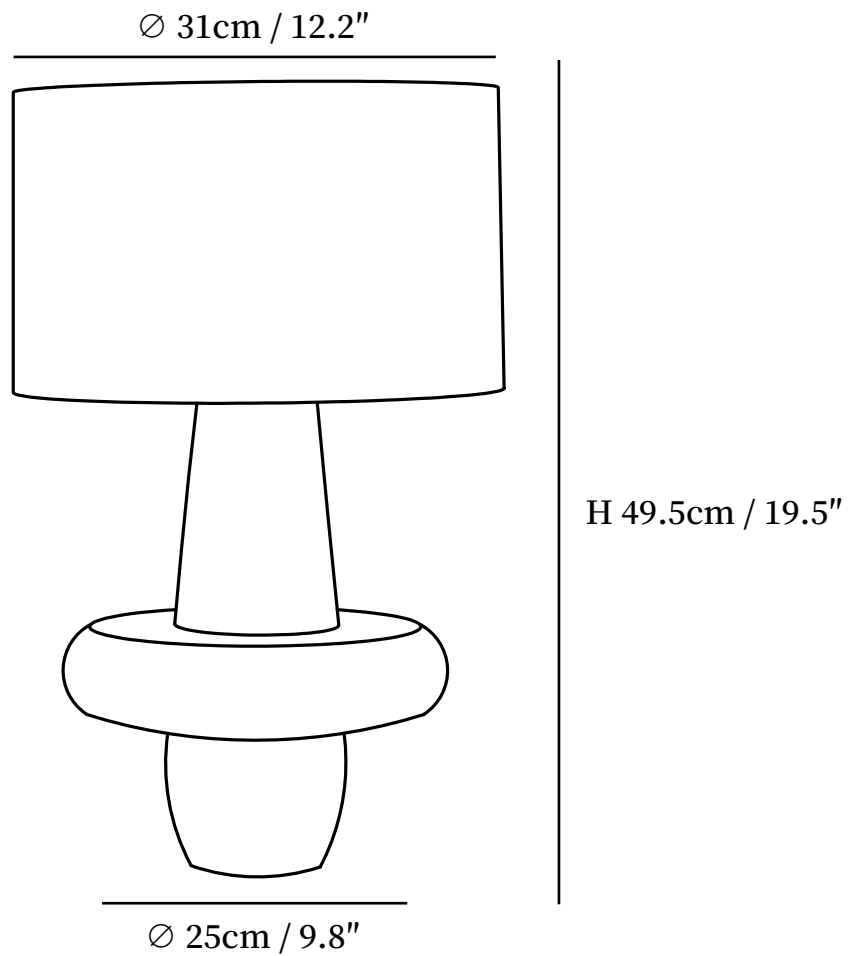

## SPECIFICATION DETAILS

\*For custom options, consult factory for details

<b>Fixture Dimensions</b>	D 12.2" x H 19.5"
<b>Light source</b>	E27
<b>Wattage</b>	40W
<b>Voltage</b>	AC 110-240V
<b>Color Temperature</b>	Based on the purchase of light bulbs
<b>CRI(Ra)</b>	80CRI
<b>Mounting</b>	Table
<b>Driver Required</b>	NO
<b>Optional Color Temps</b>	Buy bulbs as needed
<b>LED Rated Life</b>	Based on bulb life (we do not supply bulbs)
<b>Dimming</b>	Dimming is not supported
<b>Finishes</b>	Wood color, Walnut color, Black
<b>Shade Details</b>	White
<b>Material</b>	Cloth, Wood
<b>Wire Length</b>	59"
<b>Wire Type</b>	Wire with switch plug