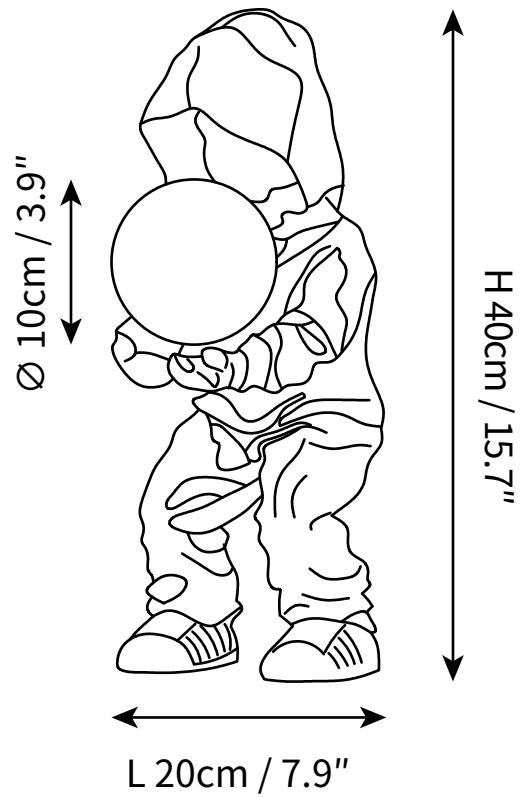

SPECIFICATION SHEET

SPECIFICATION DETAILS

*For custom options, consult factory for details

Fixture Dimensions	L 7.9" x W 6.3" x H 15.7"
Light source	G9
Wattage	5W
Voltage	AC 110-240V
Color Temperature	Based on the purchase of light bulbs
CRI(Ra)	80CRI
Mounting	Table
Driver Required	NO
Optional Color Temps	Buy bulbs as needed
LED Rated Life	Based on bulb life (we do not supply bulbs)
Dimming	Dimming is not supported
Finishes	White, Colorful
Shade Details	Black
Material	Metal, Resin
Wire Length	59"
Wire Type	Wire with switch plug