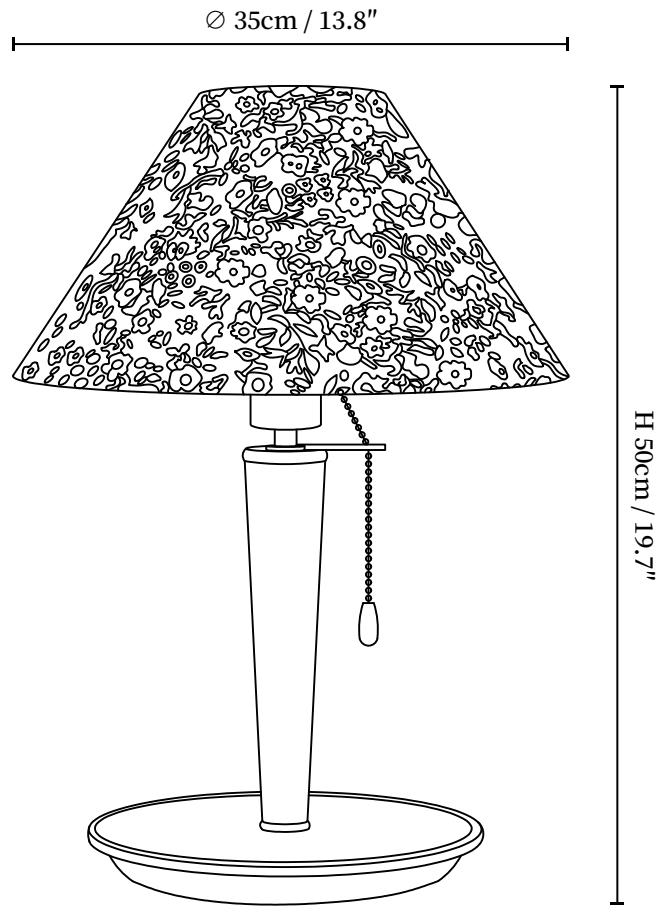

SPECIFICATION SHEET

SPECIFICATION DETAILS

*For custom options, consult factory for details

Fixture Dimensions	D 11.8" x H 15.7"
Light source	E26 or E27 (bulb not included)
Wattage	MAX 40W incandescent bulb or LED equivalent.
Voltage	AC 110-240V
Dimming	Compatible with dimmable bulbs (bulb not included)
Control method	In line ON / OFF switch.
Finishes	Floral Color.
Shade Details	Brown.
Material	Wood, Fabric.
Cord Length	Supplied with switched plug cord, length ~59" (150cm).

SPECIFICATION SHEET

SPECIFICATION DETAILS

*For custom options, consult factory for details

Fixture Dimensions	D 13.8" x H 19.7"
Light source	E26 or E27 (bulb not included)
Wattage	MAX 40W incandescent bulb or LED equivalent.
Voltage	AC 110-240V
Dimming	Compatible with dimmable bulbs (bulb not included)
Control method	In line ON / OFF switch.
Finishes	Floral Color.
Shade Details	Brown.
Material	Wood, Fabric.
Cord Length	Supplied with switched plug cord, length ~59" (150cm).
