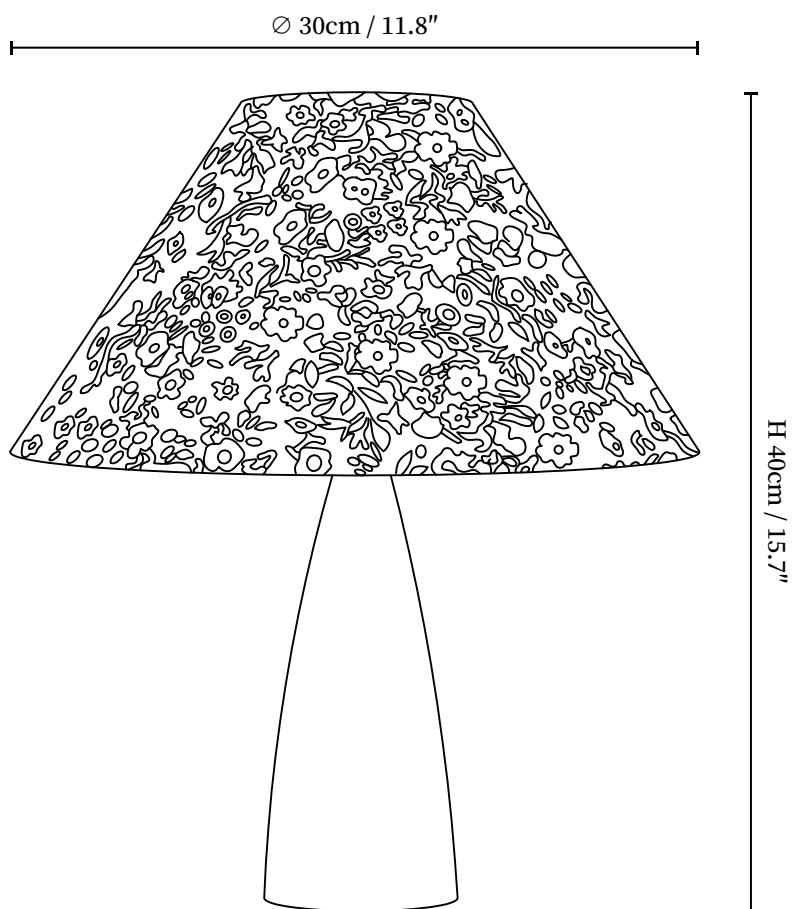

SPECIFICATION SHEET

SPECIFICATION DETAILS

*For custom options, consult factory for details

Fixture Dimensions	D 11.8" x H 15.7"
Light source	E26 or E27 (bulb not included)
Wattage	MAX 40W incandescent bulb or LED equivalent.
Voltage	AC 110-240V
Dimming	Compatible with dimmable bulbs (bulb not included)
Control method	In line ON / OFF switch.
Finishes	Floral Color.
Shade Details	Brown.
Material	Wood, Fabric.
Cord Length	Supplied with switched plug cord, length ~59" (150cm).

SPECIFICATION SHEET

SPECIFICATION DETAILS

*For custom options, consult factory for details

Fixture Dimensions	D 13.8" x H 19.7"
Light source	E26 or E27 (bulb not included)
Wattage	MAX 40W incandescent bulb or LED equivalent.
Voltage	AC 110-240V
Dimming	Compatible with dimmable bulbs (bulb not included)
Control method	In line ON / OFF switch.
Finishes	Floral Color.
Shade Details	Brown.
Material	Wood, Fabric.
Cord Length	Supplied with switched plug cord, length ~59" (150cm).
