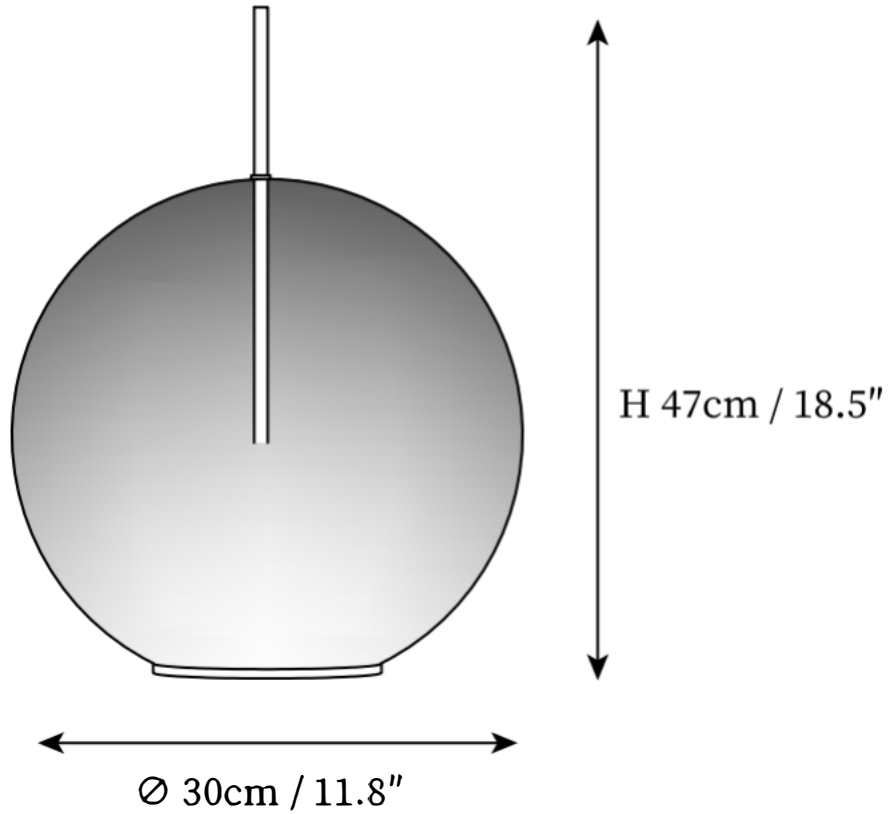

	Details
	Height: H 11.1"
	Integrated LED
	240V
Color Temperature	3000K
CRI(Ra)	80CRI
Mounting	Table
Driver Required	Yes
Optional Color Temps	Warm Light (3000K), Neutral Light (4500K), Cool Light (6000K)
LED Rated Life	30000 hours
Dimming	Dimming is not supported
Finishes	Gold, Gradient White.
Shade Details	Transparent.
Material	Metal, Glass.
Wire Length	NO
Wire Type	Wire with switch plug

SPECIFICATION DETAILS

*For custom options, consult factory for details

Fixture Dimensions	D 9.8" x H 14.2"
Light source	Integrated LED
Wattage	~8 W
Voltage	AC 110-240V
Color Temperature	3000K
CRI(Ra)	80CRI
Mounting	Table
Driver Required	Yes
Optional Color Temps	Warm Light (3000K), Neutral Light (4500K), Cool Light (6000K)
LED Rated Life	30000 hours
Dimming	Dimming is not supported
Finishes	Gold, Gradient White.
Shade Details	Transparent.
Material	Metal, Glass.
Wire Length	NO
Wire Type	Wire with switch plug

SPECIFICATION DETAILS

*For custom options, consult factory for details

Fixture Dimensions	D 11.8" x H 18.5"
Light source	Integrated LED
Wattage	~12 W
Voltage	AC 110-240V
Color Temperature	3000K
CRI(Ra)	80CRI
Mounting	Table
Driver Required	Yes
Optional Color Temps	Warm Light (3000K), Neutral Light (4500K), Cool Light (6000K)
LED Rated Life	30000 hours
Dimming	Dimming is not supported
Finishes	Gold, Gradient White.
Shade Details	Transparent.
Material	Metal, Glass.
Wire Length	NO
Wire Type	Wire with switch plug