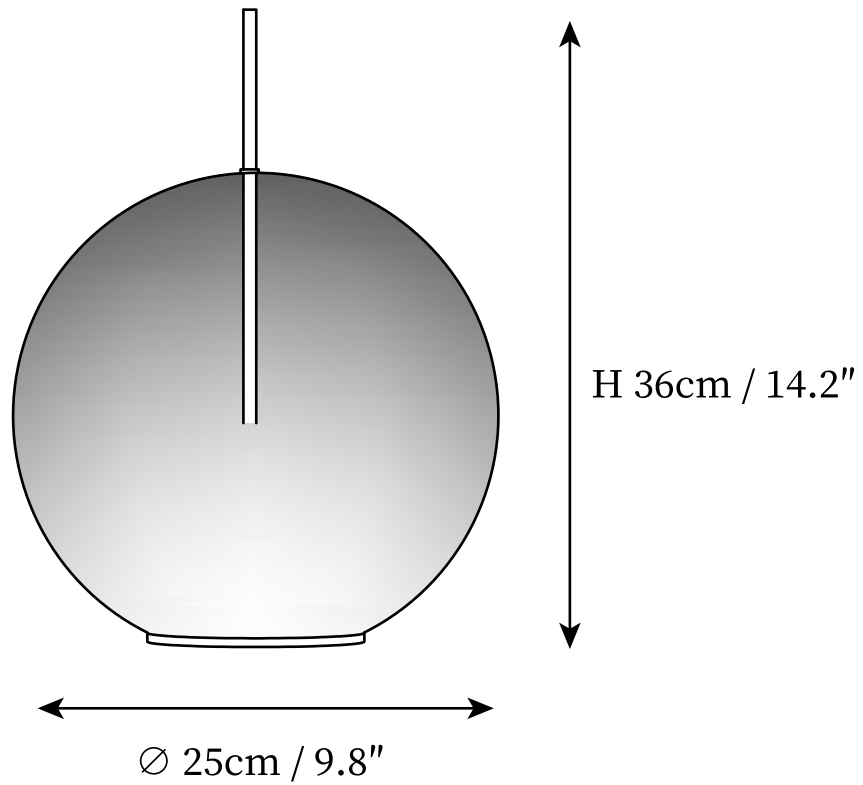

	Details
	Height: H 11.1"
	Integrated LED
	240V
Color Temperature	3000K
CRI(Ra)	80CRI
Mounting	Table
Driver Required	Yes
Optional Color Temps	Warm Light (3000K), Neutral Light (4500K), Cool Light (6000K)
LED Rated Life	30000 hours
Dimming	Dimming is not supported
Finishes	Gold, Gradient White.
Shade Details	Transparent.
Material	Metal, Glass.
Wire Length	NO
Wire Type	Wire with switch plug

SPECIFICATION DETAILS

*For custom options, consult factory for details

Fixture Dimensions	D 9.8" x H 14.2"
Light source	Integrated LED
Wattage	~8 W
Voltage	AC 110-240V
Color Temperature	3000K
CRI(Ra)	80CRI
Mounting	Table
Driver Required	Yes
Optional Color Temps	Warm Light (3000K), Neutral Light (4500K), Cool Light (6000K)
LED Rated Life	30000 hours
Dimming	Dimming is not supported
Finishes	Gold, Gradient White.
Shade Details	Transparent.
Material	Metal, Glass.
Wire Length	NO
Wire Type	Wire with switch plug

SPECIFICATION DETAILS

*For custom options, consult factory for details

Fixture Dimensions	D 11.8" x H 18.5"
Light source	Integrated LED
Wattage	~12 W
Voltage	AC 110-240V
Color Temperature	3000K
CRI(Ra)	80CRI
Mounting	Table
Driver Required	Yes
Optional Color Temps	Warm Light (3000K), Neutral Light (4500K), Cool Light (6000K)
LED Rated Life	30000 hours
Dimming	Dimming is not supported
Finishes	Gold, Gradient White.
Shade Details	Transparent.
Material	Metal, Glass.
Wire Length	NO
Wire Type	Wire with switch plug