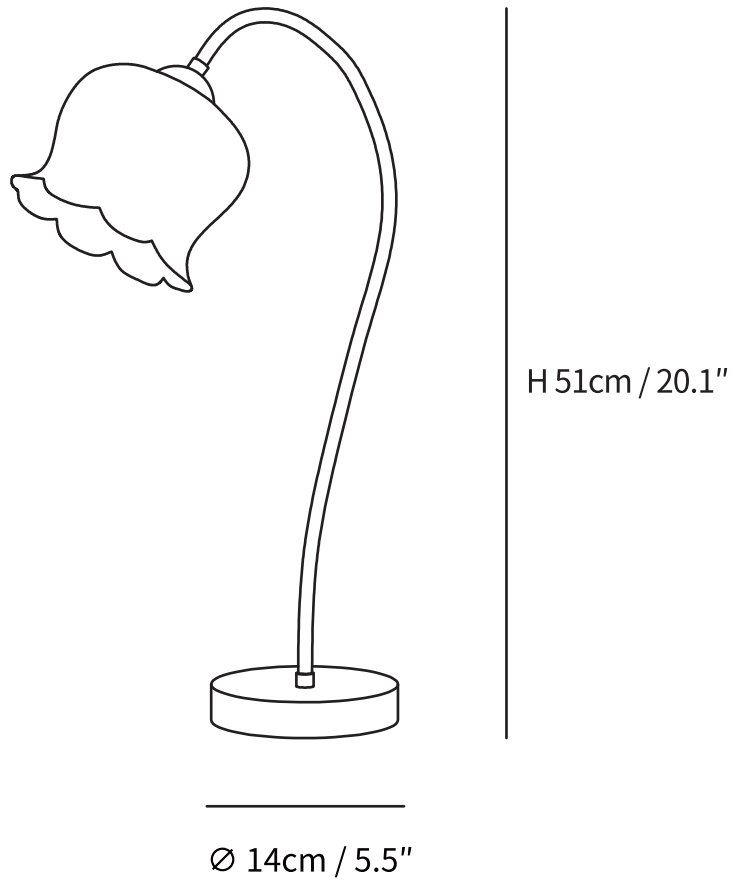

SPECIFICATION SHEET

SPECIFICATION DETAILS

*For custom options, consult factory for details

Fixture Dimensions	D 5.5" x H 20.1"
Light source	E26 or E27
Wattage	40W
Voltage	AC 110-240V
Color Temperature	Based on the purchase of light bulbs
CRI(Ra)	80CRI
Mounting	Table
Driver Required	NO
Optional Color Temps	Buy bulbs as needed
LED Rated Life	Based on bulb life (we do not supply bulbs)
Dimming	Dimming is not supported
Finishes	Brass
Shade Details	White
Material	Brass, Glass
Wire Length	59.1"
Wire Type	Wire with switch plug