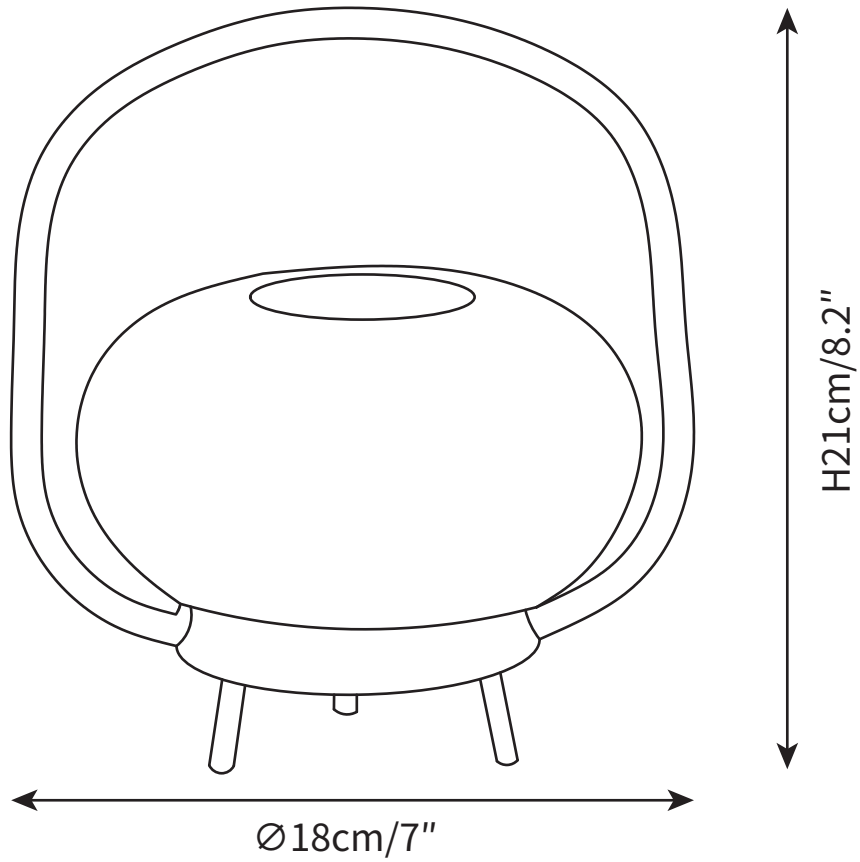

SPECIFICATION SHEET

SPECIFICATION DETAILS

*For custom options, consult factory for details

Fixture Dimensions	D 7" x H 8.2"
Light source	Integrated LED
Wattage	~5W
Voltage	AC 110-240V
Color Temperature	3000K
CRI(Ra)	80CRI
Mounting	Table
Driver Required	Yes
Optional Color Temps	Warm Light (3000K), Neutral Light (4500K), Cool Light (6000K)
LED Rated Life	30000 hours
Dimming	Dimming is not supported
Finishes	Black, Red.
Shade Details	White.
Material	Metal, PE.
Wire Length	NO
Wire Type	USB Charging Cable