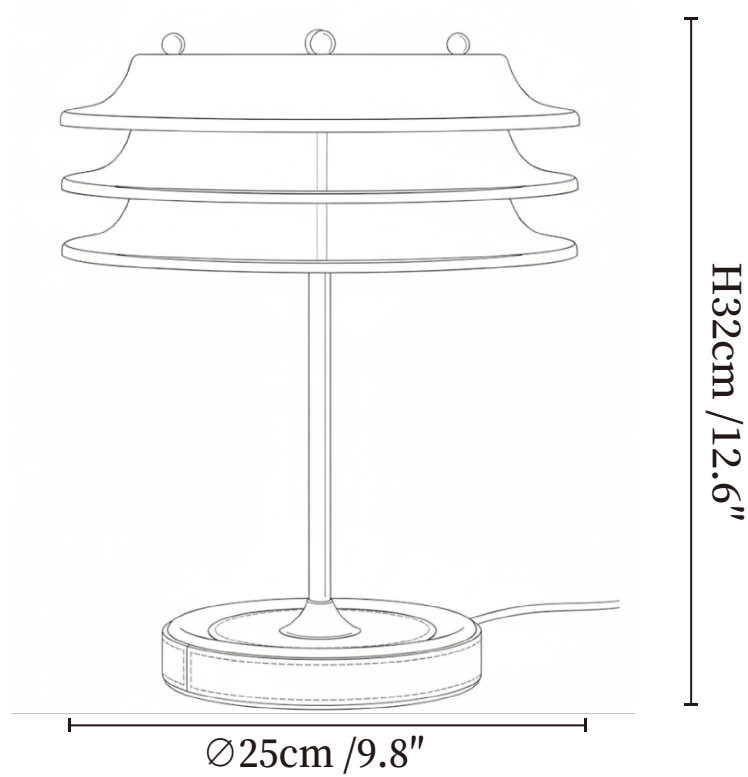

SPECIFICATION SHEET

SPECIFICATION DETAILS

*For custom options, consult factory for details

Fixture Dimensions	Ø 9.8" x H 12.6"
Light source	Integrated LED
Wattage	~6W
Voltage	AC 110-240V
Dimming	Not supported
CRI(Ra)	90+CRI
Control method	In line ON / OFF switch.
LED Rated Life	30000 hours
Color Temperature	Warm Light (3000K), Neutral Light (4000K), Cool Light (6000K)
Finishes	Brown.
Shade Details	Chrome.
Material	Metal, Leather.
Cord Length	Supplied with switched plug cord, length ~59" (150cm).

SPECIFICATION SHEET

SPECIFICATION DETAILS

*For custom options, consult factory for details

Fixture Dimensions	Ø 9.8" x H 13.8"
Light source	Integrated LED
Wattage	~6W
Voltage	AC 110-240V
Dimming	Not supported
CRI(Ra)	90+CRI
Control method	In line ON / OFF switch.
LED Rated Life	30000 hours
Color Temperature	Warm Light (3000K), Neutral Light (4000K), Cool Light (6000K)
Finishes	Brown.
Shade Details	Chrome.
Material	Metal, Leather.
Cord Length	Supplied with switched plug cord, length ~59" (150cm).