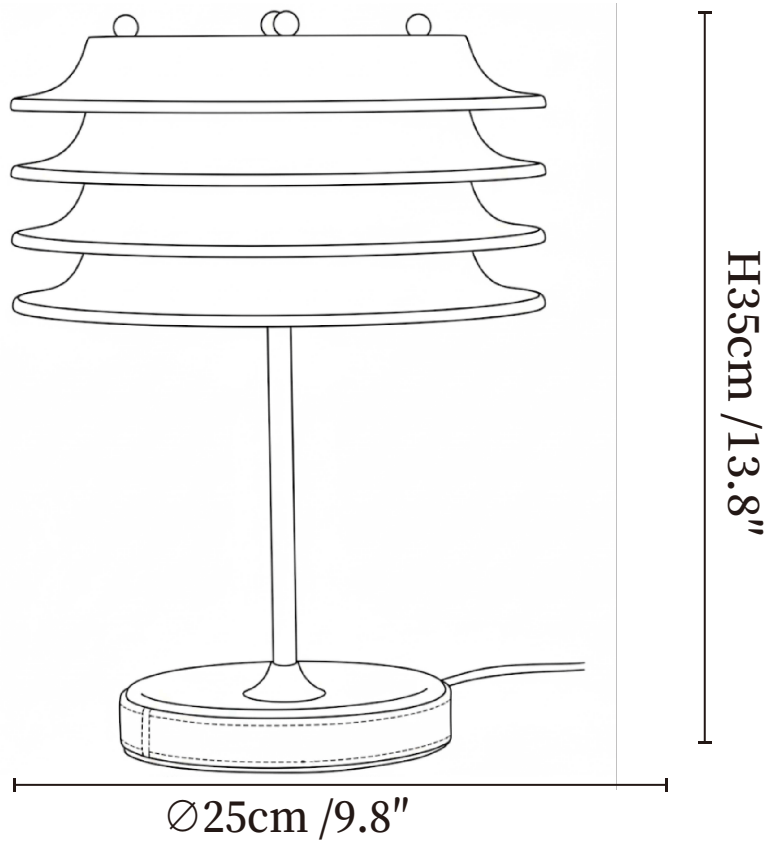

SPECIFICATION SHEET

SPECIFICATION DETAILS

*For custom options, consult factory for details

Fixture Dimensions	Ø 9.8" x H 12.6"
Light source	Integrated LED
Wattage	~6W
Voltage	AC 110-240V
Dimming	Not supported
CRI(Ra)	90+CRI
Control method	In line ON / OFF switch.
LED Rated Life	30000 hours
Color Temperature	Warm Light (3000K), Neutral Light (4000K), Cool Light (6000K)
Finishes	Brown.
Shade Details	Chrome.
Material	Metal, Leather.
Cord Length	Supplied with switched plug cord, length ~59" (150cm).

SPECIFICATION SHEET

SPECIFICATION DETAILS

*For custom options, consult factory for details

Fixture Dimensions	Ø 9.8" x H 13.8"
Light source	Integrated LED
Wattage	~6W
Voltage	AC 110-240V
Dimming	Not supported
CRI(Ra)	90+CRI
Control method	In line ON / OFF switch.
LED Rated Life	30000 hours
Color Temperature	Warm Light (3000K), Neutral Light (4000K), Cool Light (6000K)
Finishes	Brown.
Shade Details	Chrome.
Material	Metal, Leather.
Cord Length	Supplied with switched plug cord, length ~59" (150cm).