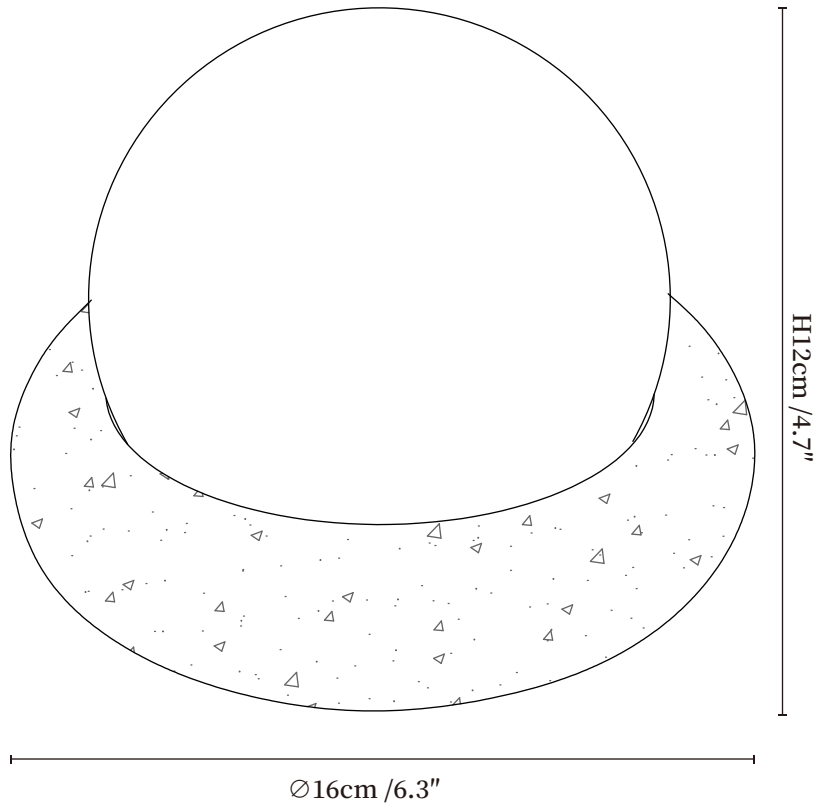

## SPECIFICATION DETAILS

\*For custom options, consult factory for details

<b>Fixture Dimensions</b>	$\varnothing 6.3'' \times H 4.7''$
<b>Light source</b>	Integrated LED
<b>Wattage</b>	~10W
<b>Voltage</b>	AC 110-240V
<b>Dimming</b>	Three-Color Changing Light
<b>CRI(Ra)</b>	90+CRI
<b>Control method</b>	Touch control
<b>LED Rated Life</b>	30000 hours
<b>Color Temperature</b>	Warm Light (3000K), Neutral Light (4000K), Cool Light (6000K)
<b>Finishes</b>	Yellow Travertine.
<b>Shade Details</b>	White.
<b>Material</b>	Metal, Yellow Travertine, Glass.
<b>Cord</b>	USB charging cable provided, charger not included.