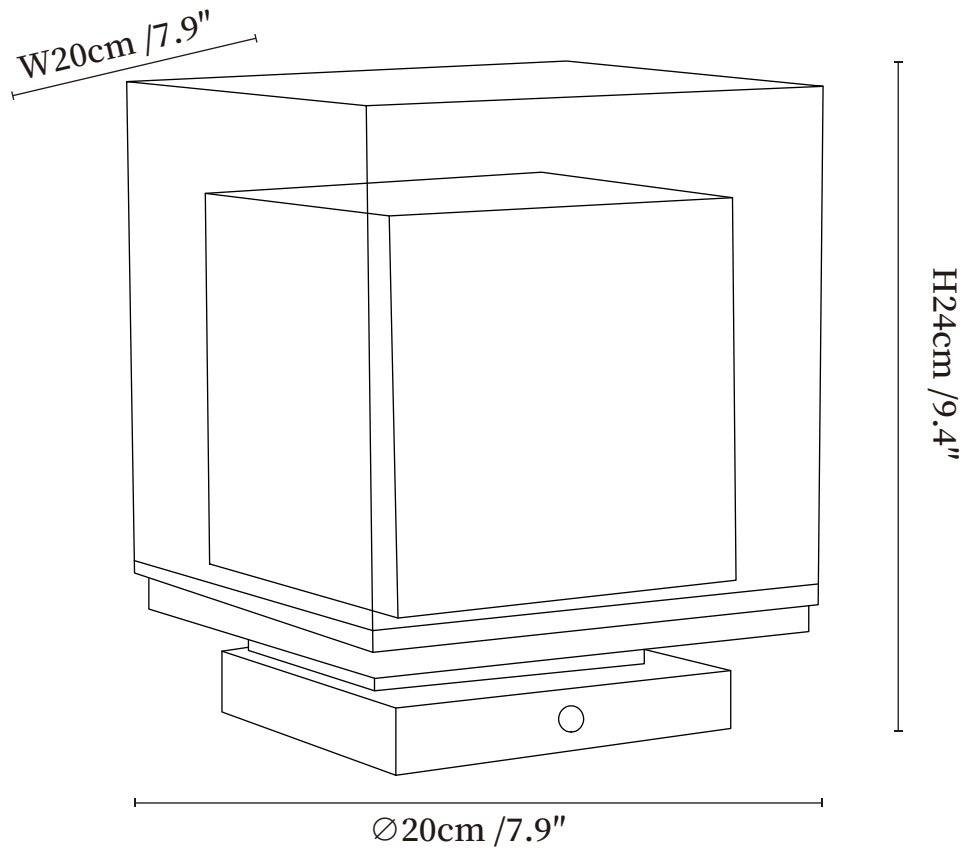

SPECIFICATION SHEET

SPECIFICATION DETAILS

*For custom options, consult factory for details

Fixture Dimensions	Ø 7.9" x W 7.9" x H 9.4"
Light source	Integrated LED
Wattage	~5W
Voltage	AC 110-240V
Dimming	Three-Color Changing Light
CRI(Ra)	90+CRI
Control method	Touch control
LED Rated Life	30000 hours
Color Temperature	Warm Light (3000K), Neutral Light (4000K), Cool Light (6000K)
Finishes	Chrome, Clear.
Shade Details	White.
Material	Metal, Stainless steel, Paper, Glass.
Cord	USB charging cable provided, charger not included.