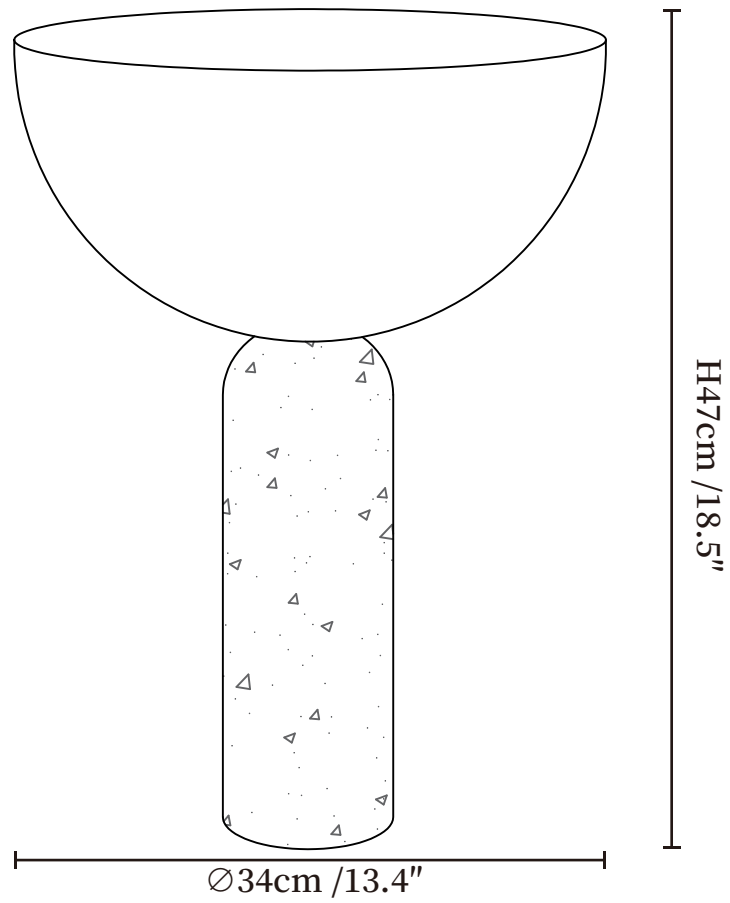

SPECIFICATION SHEET

SPECIFICATION DETAILS

*For custom options, consult factory for details

Fixture Dimensions	Ø 13.4" x H 18.5"
Light source	E26 or E27 (bulb not included)
Wattage	MAX 40W incandescent bulb or LED equivalent.
Voltage	AC 110-240V
Dimming	Compatible with dimmable bulbs (bulb not included)
Control method	In line ON / OFF switch.
Finishes	Yellow Travertine.
Shade Details	White.
Material	Yellow Travertine, Glass.
Cord Length	Supplied with switched plug cord, length ~59" (150cm).