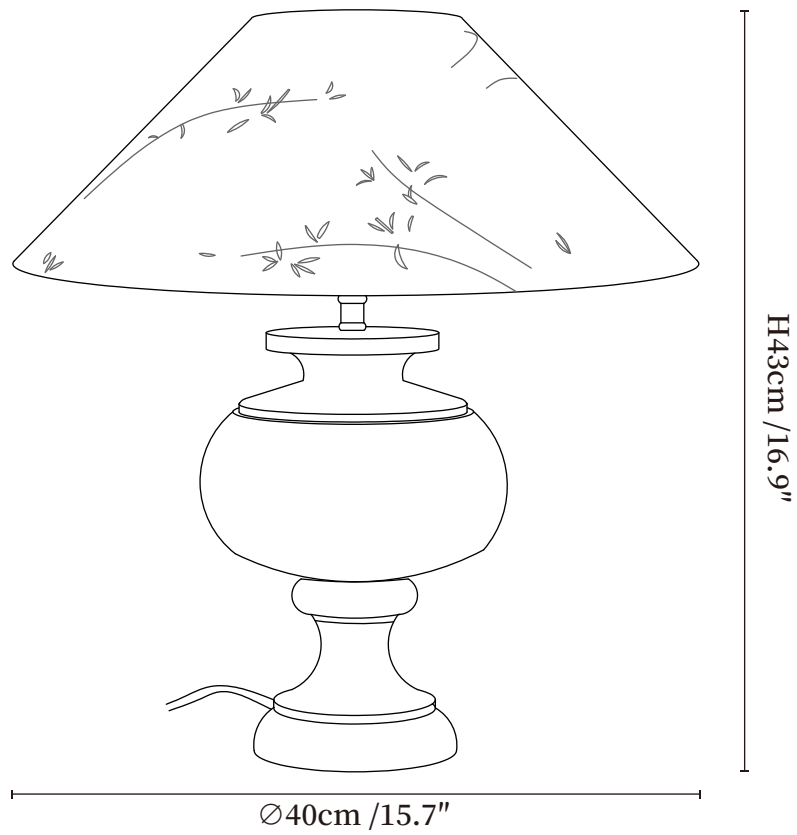

SPECIFICATION SHEET

SPECIFICATION DETAILS

*For custom options, consult factory for details

Fixture Dimensions	Ø 15.7" x H 16.9"
Light source	E26 or E27 (bulb not included)
Wattage	MAX 40W incandescent bulb or LED equivalent.
Voltage	AC 110-240V
Dimming	Compatible with dimmable bulbs (bulb not included)
Control method	In line ON / OFF switch.
Finishes	Walnut color, Black.
Shade Details	Beige.
Material	Wood, Fabric.
Cord Length	Supplied with switched plug cord, length ~59" (150cm).