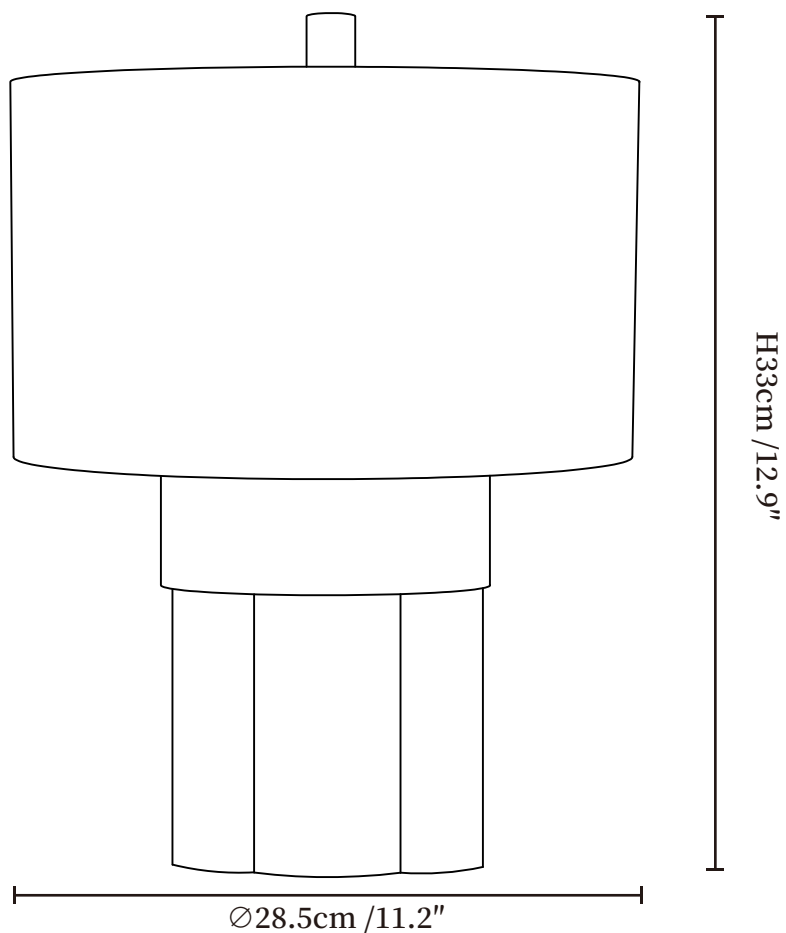

SPECIFICATION SHEET

SPECIFICATION DETAILS

*For custom options, consult factory for details

Fixture Dimensions	Ø 11.2" x H 12.9"
Light source	E26 or E27 (bulb not included)
Wattage	MAX 40W incandescent bulb or LED equivalent.
Voltage	AC 110-240V
Dimming	Compatible with dimmable bulbs (bulb not included)
Control method	In line ON / OFF switch.
Finishes	White.
Shade Details	White.
Material	Alabaster, Fabric, Metal.
Cord Length	Supplied with switched plug cord, length ~59" (150cm).