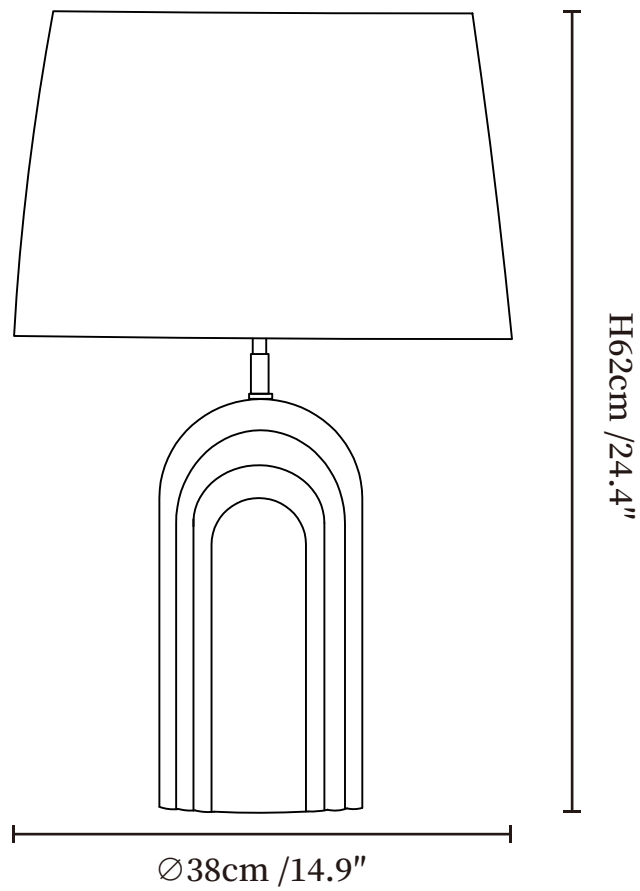

SPECIFICATION SHEET

SPECIFICATION DETAILS

*For custom options, consult factory for details

Fixture Dimensions	$\text{Ø} 14.9'' \times \text{H} 24.4''$
Light source	E26 or E27 (bulb not included)
Wattage	MAX 40W incandescent bulb or LED equivalent.
Voltage	AC 110-240V
Dimming	Compatible with dimmable bulbs (bulb not included)
Control method	In line ON / OFF switch.
Finishes	Yellow Travertine.
Shade Details	White.
Material	Yellow Travertine, Fabric.
Cord Length	Supplied with switched plug cord, length ~59" (150cm).
