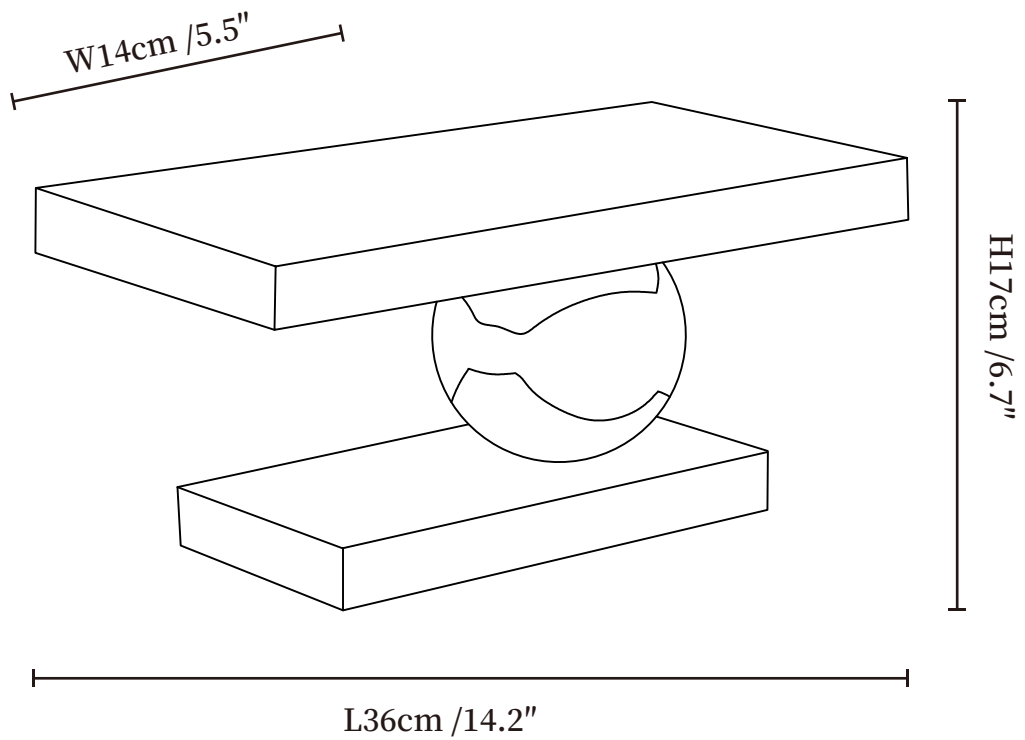

## SPECIFICATION DETAILS

\*For custom options, consult factory for details

<b>Fixture Dimensions</b>	L 14.2" x W 5.5" x H 6.7"
<b>Light source</b>	E26 or E27 (bulb not included)
<b>Wattage</b>	MAX 40W incandescent bulb or LED equivalent.
<b>Voltage</b>	AC 110-240V
<b>Dimming</b>	Compatible with dimmable bulbs (bulb not included)
<b>Control method</b>	In line ON / OFF switch.
<b>Finishes</b>	White, Green, Black.
<b>Shade Details</b>	Gold.
<b>Material</b>	Marble, Metal.
<b>Cord Length</b>	Supplied with switched plug cord, length ~59" (150cm).