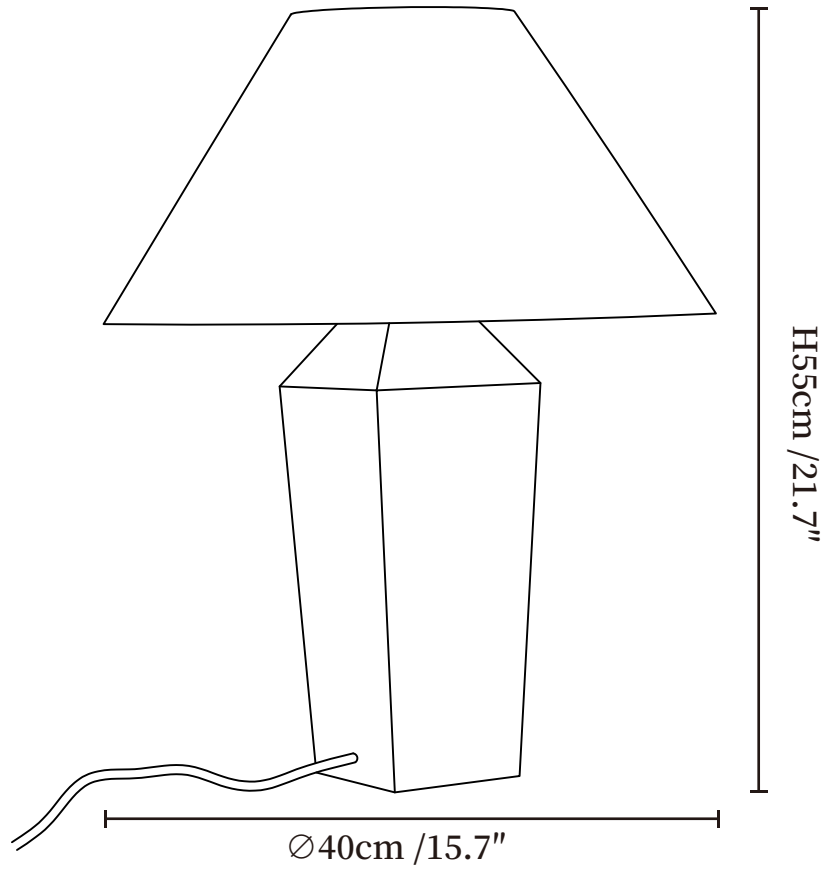

## SPECIFICATION DETAILS

\*For custom options, consult factory for details

<b>Fixture Dimensions</b>	Ø 15.7" x H 21.7"
<b>Light source</b>	E26 or E27 (bulb not included)
<b>Wattage</b>	MAX 40W incandescent bulb or LED equivalent.
<b>Voltage</b>	AC 110-240V
<b>Dimming</b>	Compatible with dimmable bulbs (bulb not included)
<b>Control method</b>	In line ON / OFF switch.
<b>Finishes</b>	Walnut Color.
<b>Shade Details</b>	Beige Plaid.
<b>Material</b>	Wood, Fabric, Metal.
<b>Cord Length</b>	Supplied with switched plug cord, length ~59" (150cm).